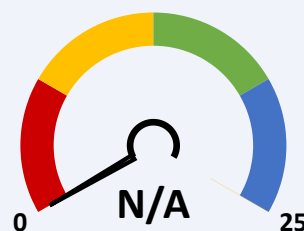

NEVADA SCHOOL RATINGS INDICATOR (60 POINTS)

60% of charter school score in Nevada school ratings (NSPF).

This indicator cannot be calculated, as 2020-21 NSPF index scores are unavailable.

GEOGRAPHICAL COMPARISONS INDICATOR (25 POINTS)

Charter school NSPF performance vs. comparison district/school(s).

This indicator and its measures cannot be calculated, as 2020-21 NSPF index scores are unavailable.

ENROLLMENT DIVERSITY INDICATOR (15 POINTS)