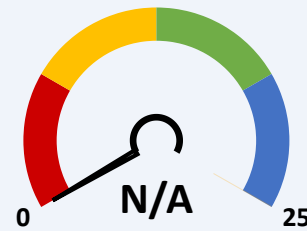

GEOGRAPHICAL COMPARISONS INDICATOR (25 POINTS)

Charter school NSPF performance vs. comparison district/school(s).

NSPF SCORE VS. COMPARISON DISTRICT (10 POINTS)

NSPF SCORE VS. COMPARISON SCHOOL (15 POINTS)

This indicator and its measures cannot be calculated, as 2020-21 NSPF index scores are unavailable.