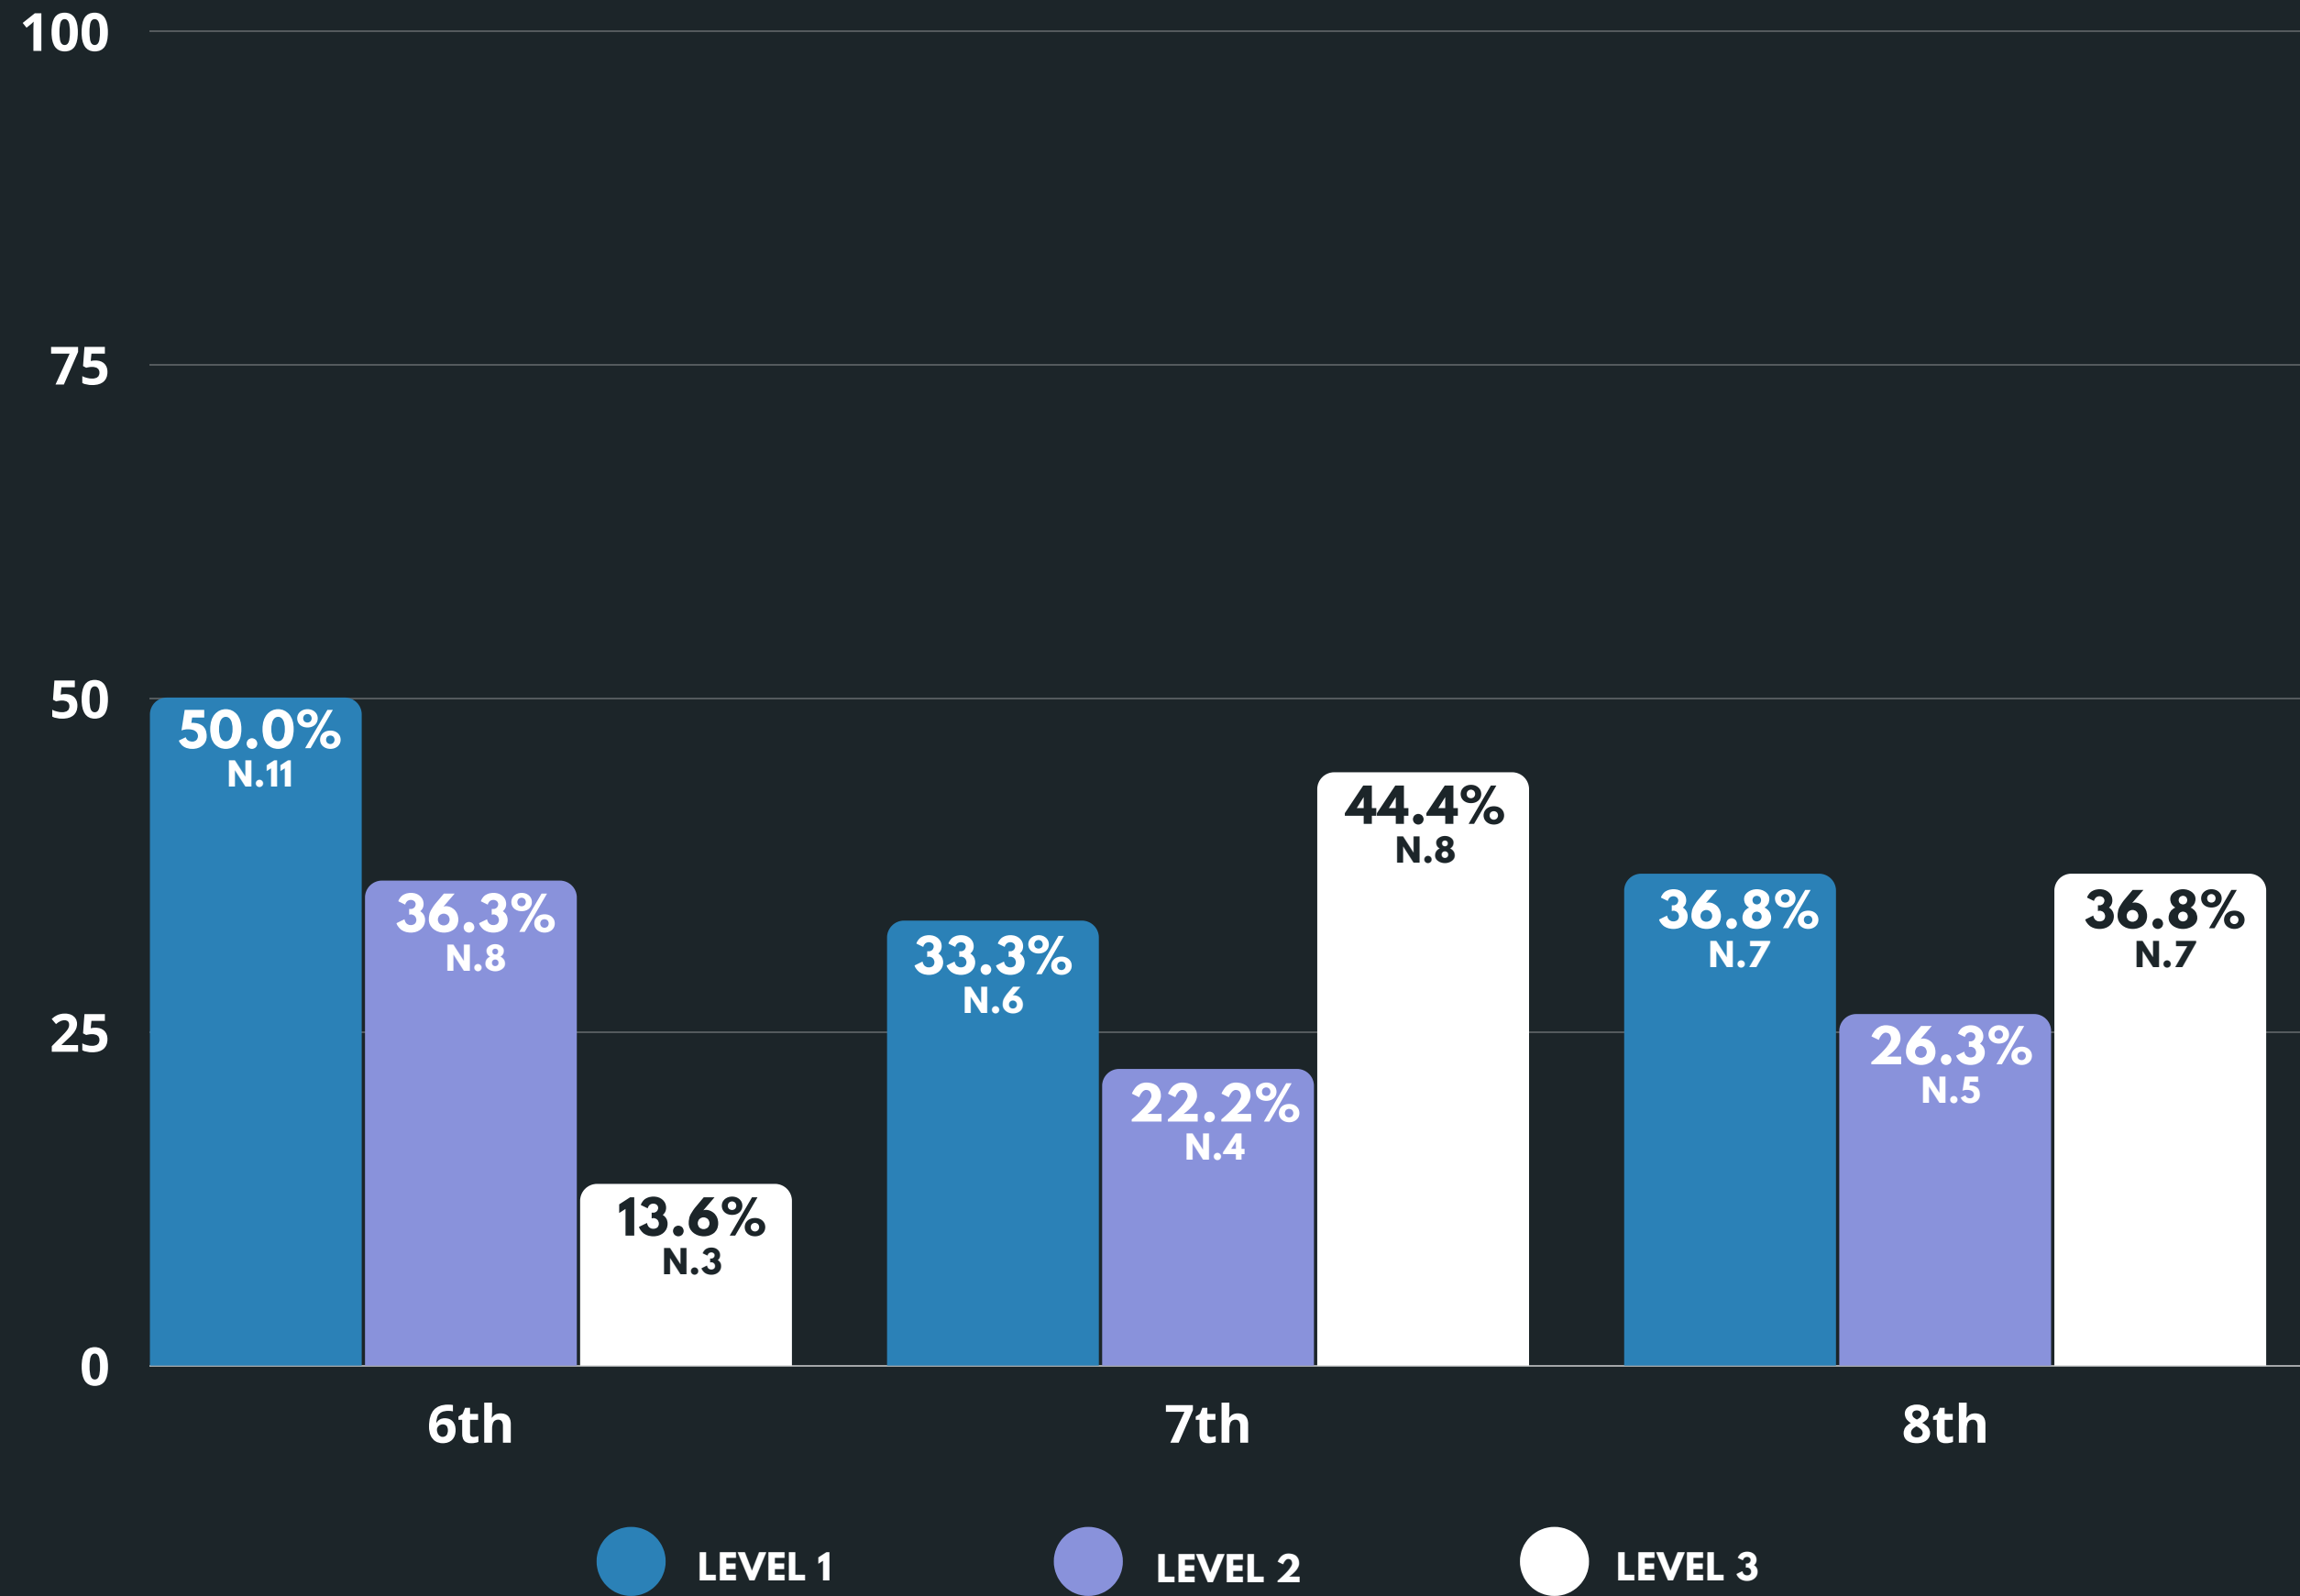

6TH

7TH

8TH

6TH

7TH

8TH

6TH

7TH

8TH

6TH

7TH

8TH

92.7%

83.5/90

*WIDA GROWTH DATA NOT INCLUDED IN STAR RATING