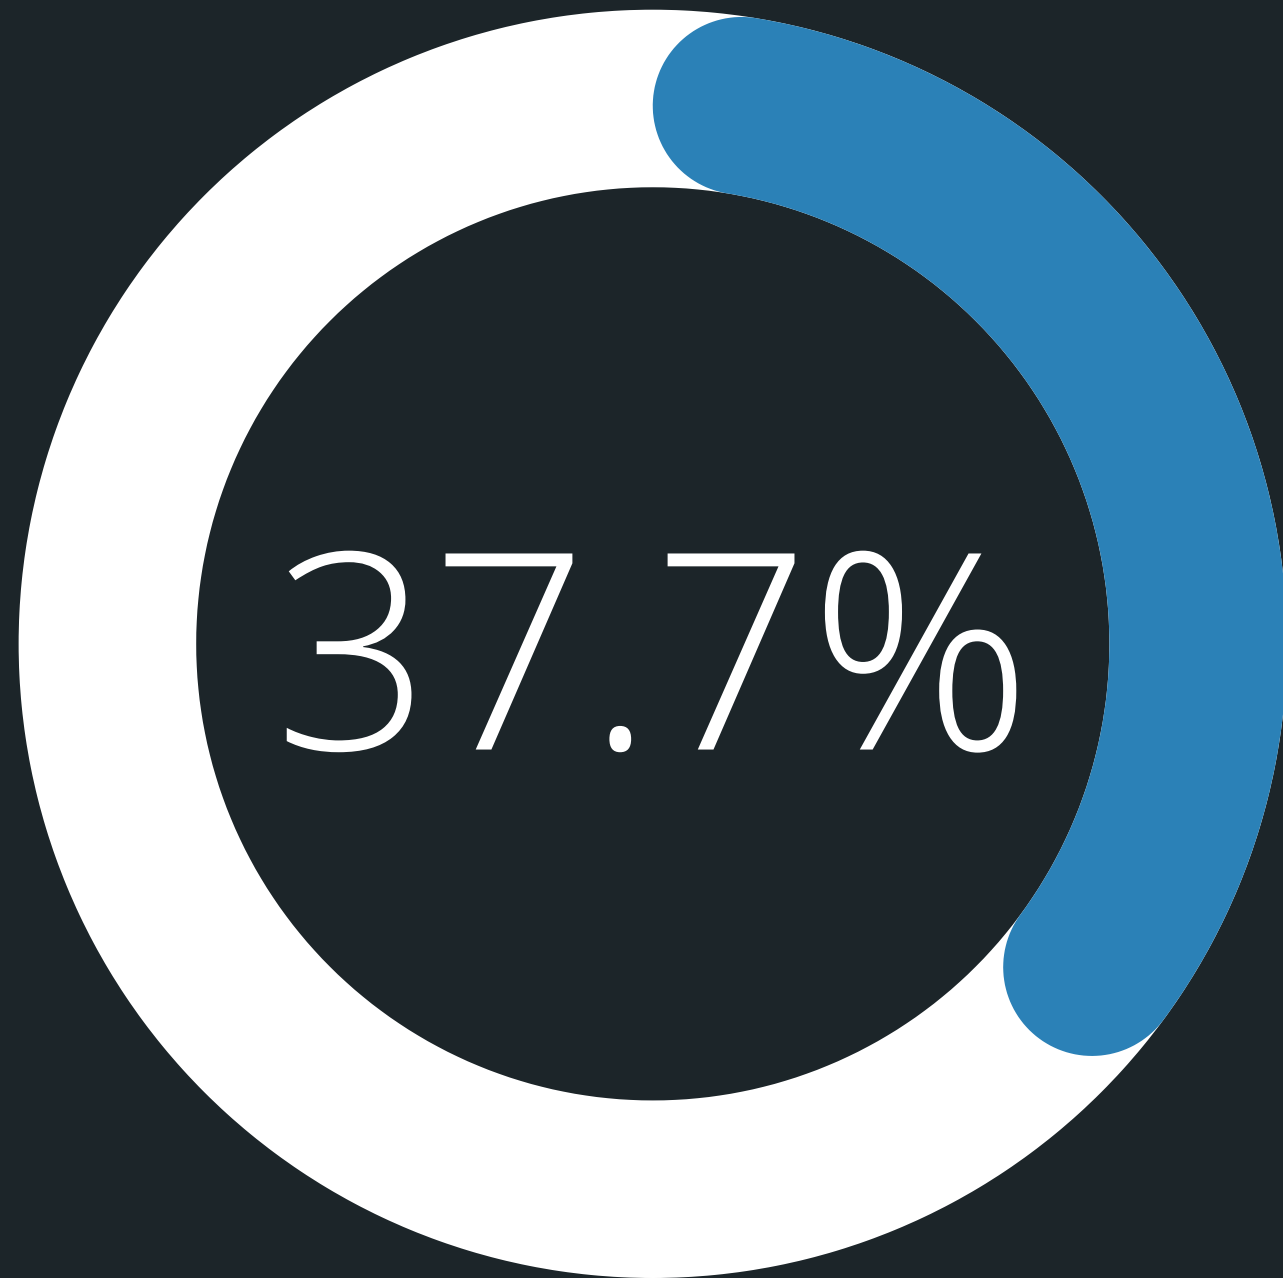

ELKO INSTITUTE FOR ACADEMIC ACHIEVEMENT

SBAC 2021

Academic Achievement, Growth, & Claim Data

ELA

MATH

POOLED PROFICIENCY (INCLUDING SCIENCE & NAA) = 35.6%

ELA

MATH