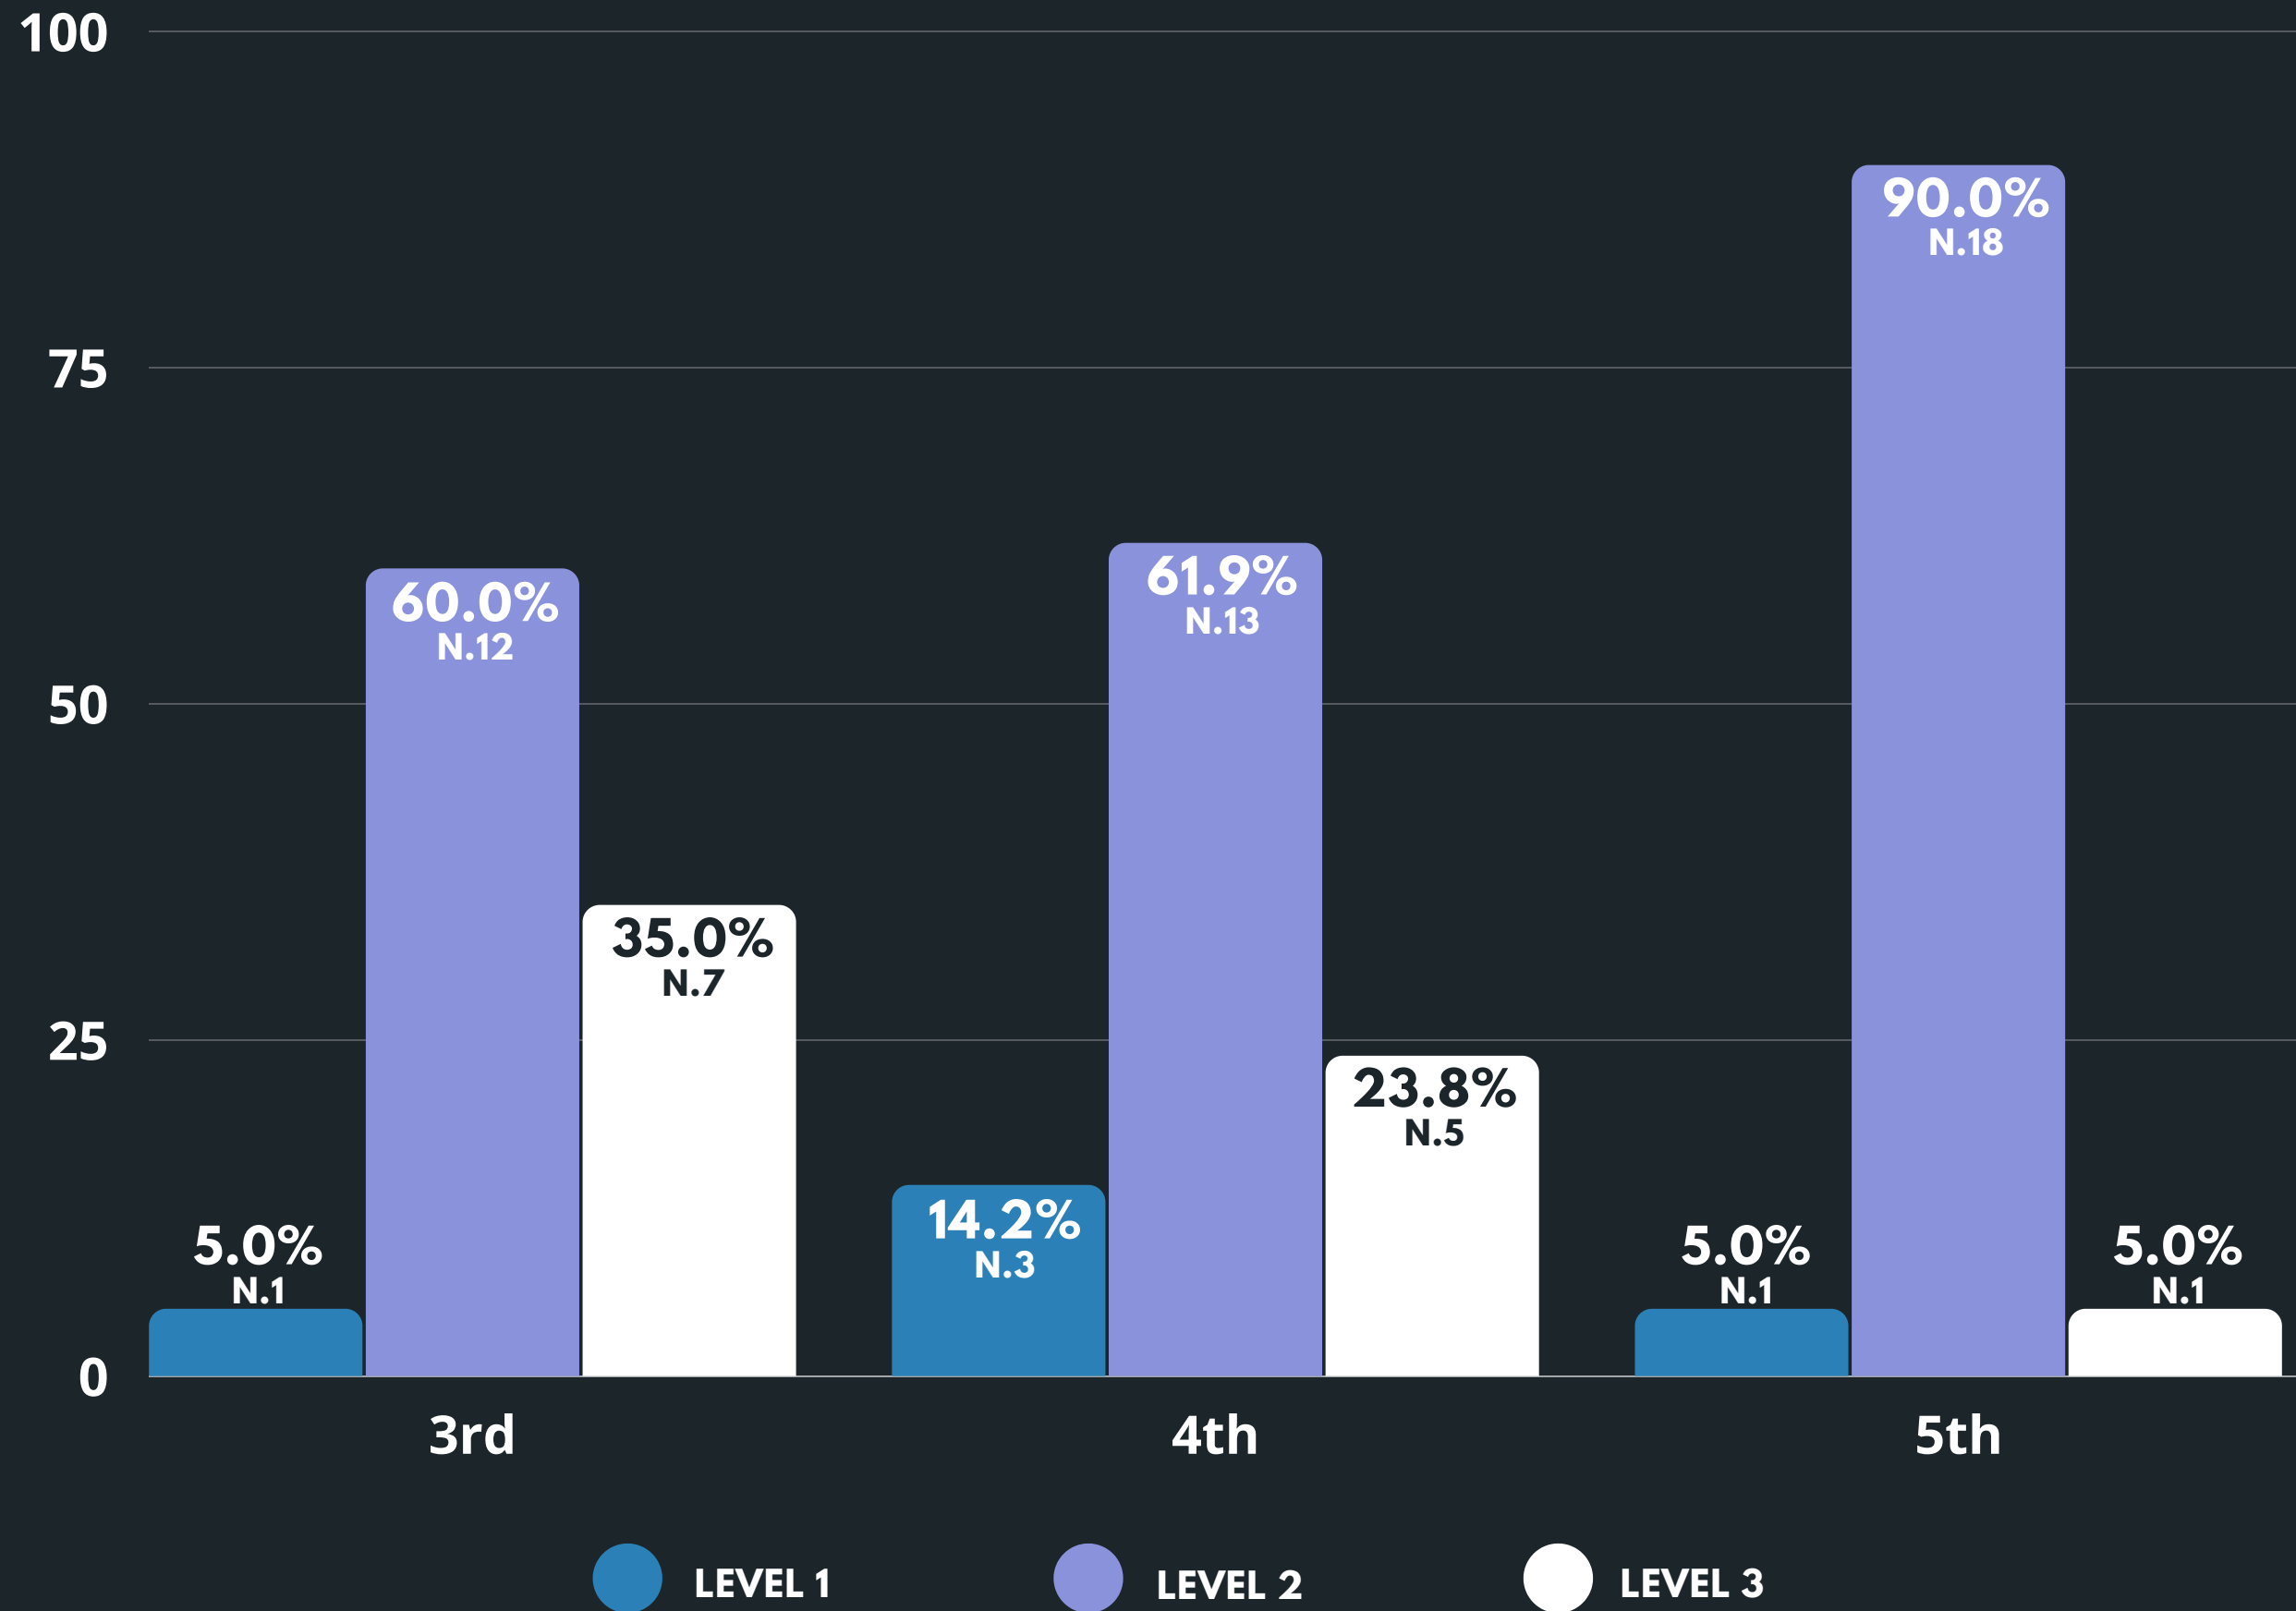

3 R D

4 T H

5 T H

62.2%

56/90

ELA

MATH

POOLED PROFICIENCY (INCLUDING SCIENCE & NAA) = 48.1%