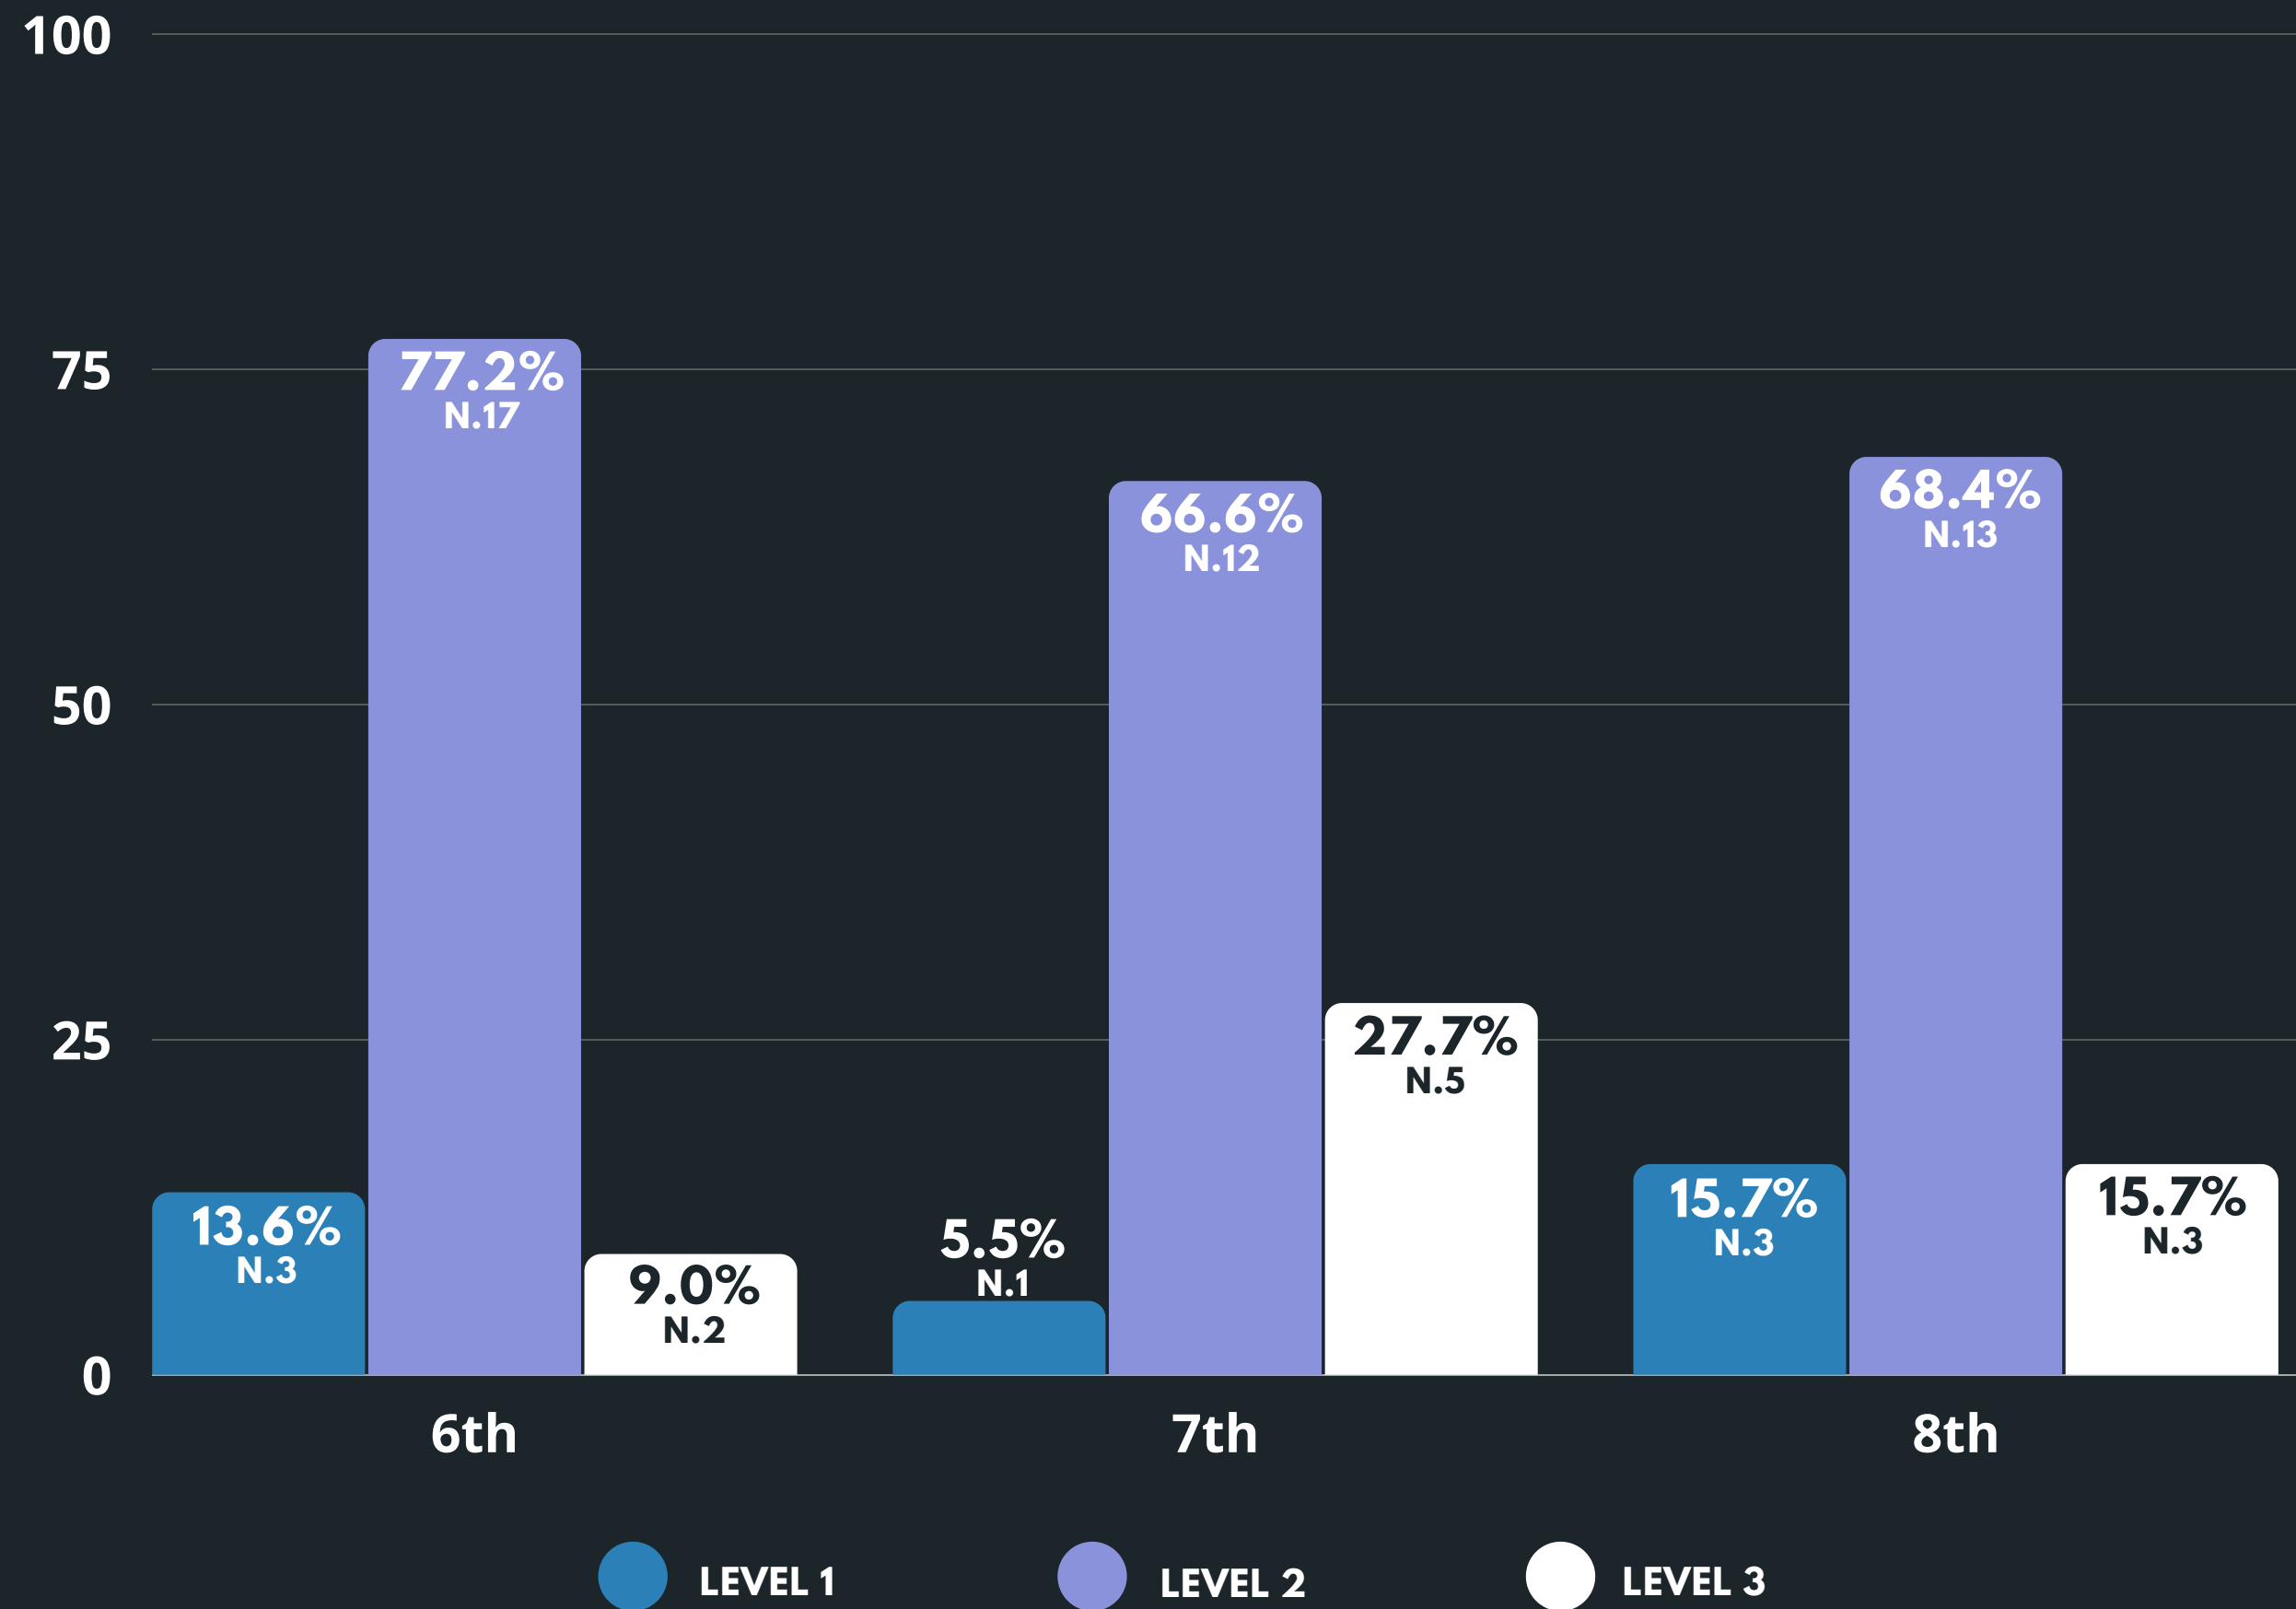

8TH

6TH

7TH

8TH

92.7%

83.5/90

*WIDA GROWTH DATA NOT INCLUDED IN STAR RATING