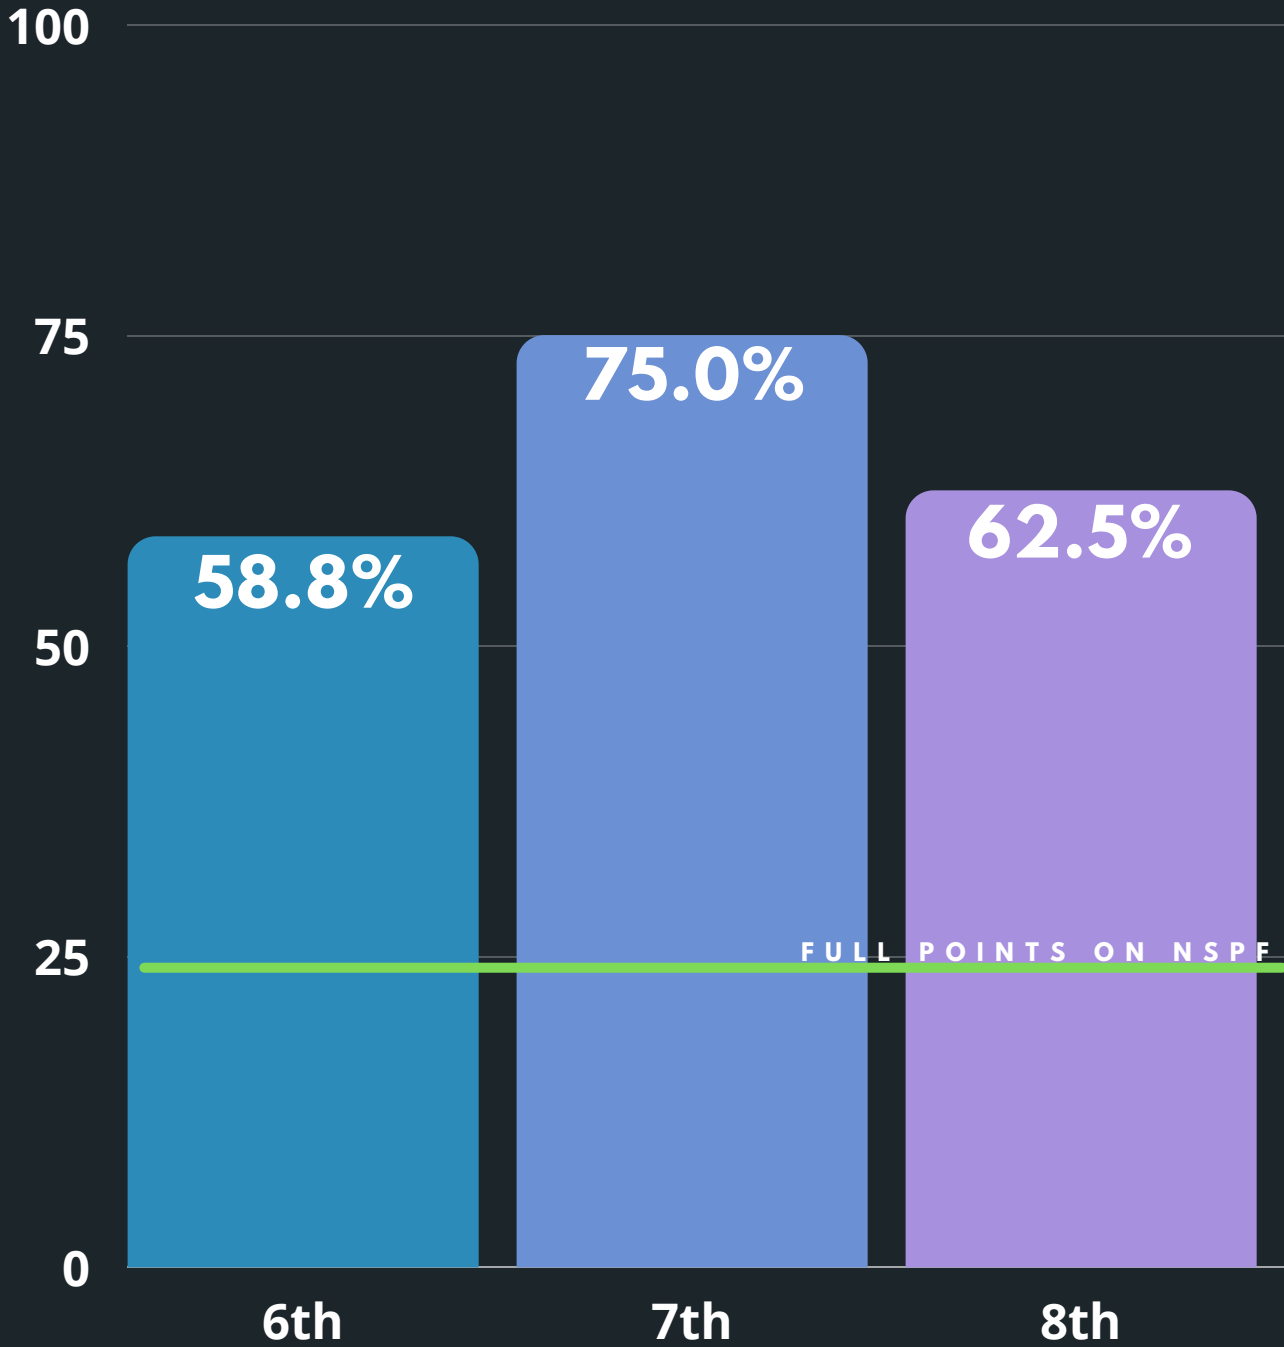

MATH

OVERALL

BY GRADE

OVERALL

BY GRADE

PROGRESSION OF GROWTH

ELA

2016 - 2017 **50.5**

2017 - 2018 **71.0**

2018 - 2019 **56.0**

2020 - 2021 **85.5**

MATH

2016 - 2017 **60.5**

2017 - 2018 **74.0**

2018 - 2019 **80.0**

2020 - 2021 **94.0**