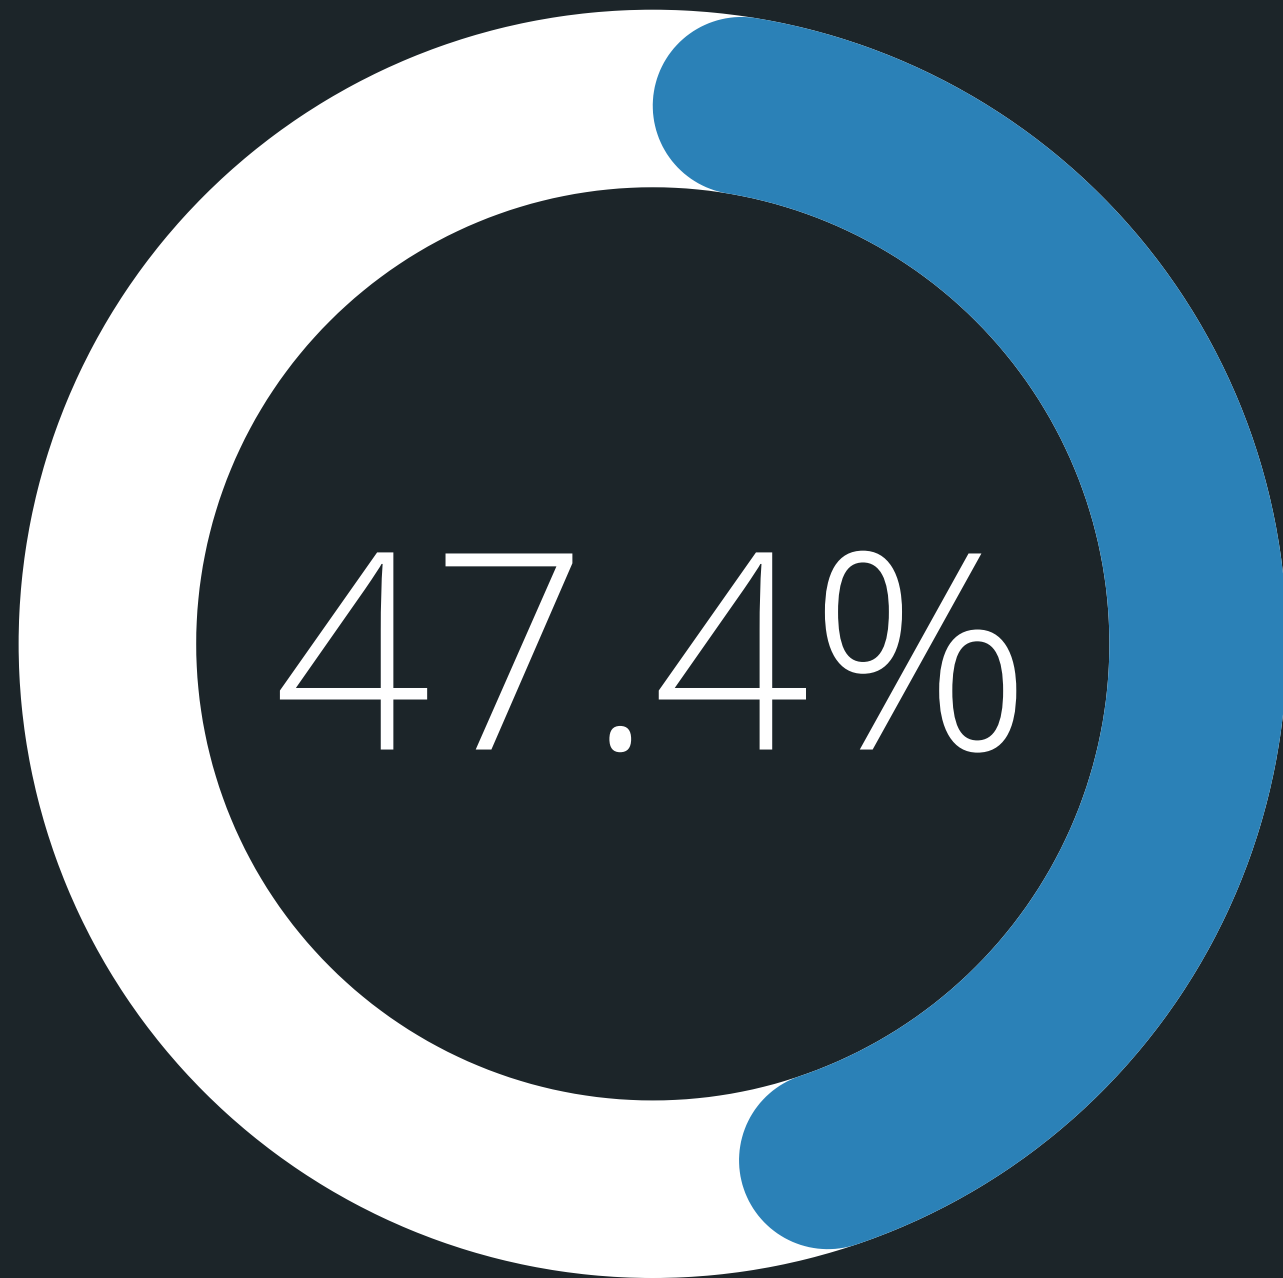

3 R D

4 T H

5 T H

62.2%

56/90

ELA

MATH

POOLED PROFICIENCY (INCLUDING SCIENCE & NAA) = 48.1%