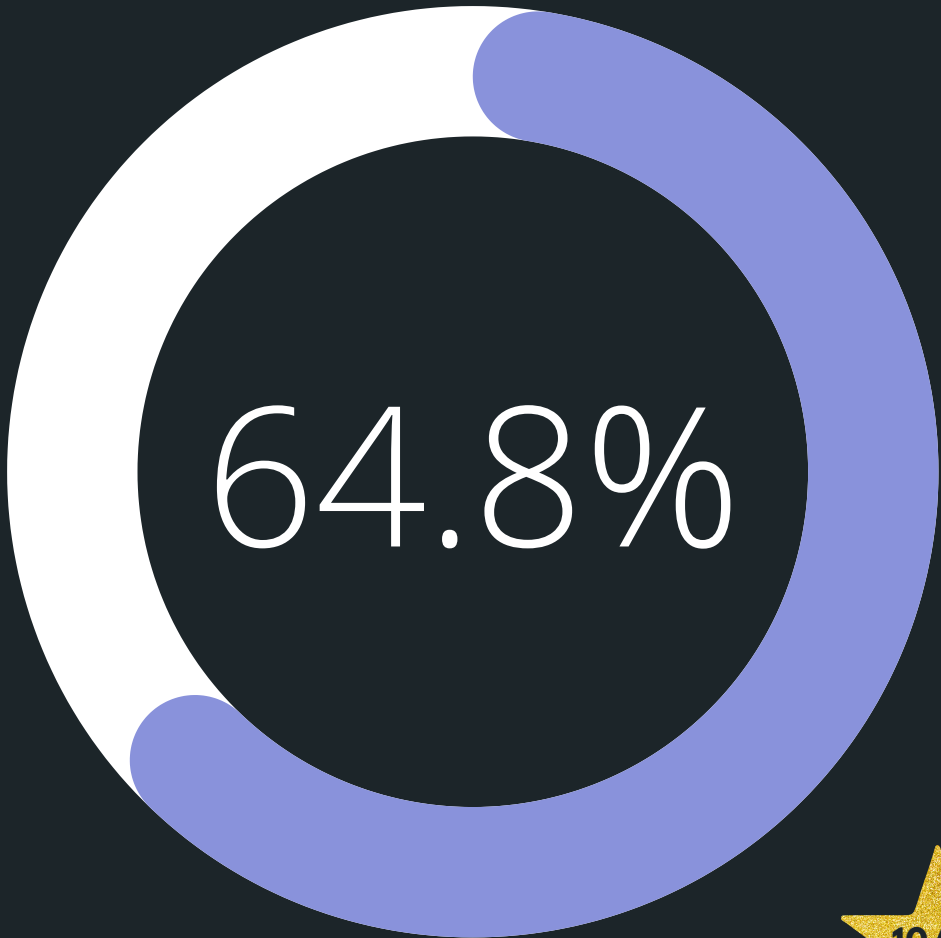

MATH

OVERALL

BY GRADE

OVERALL

BY GRADE

PROGRESSION OF GROWTH

ELA

2016 - 2017 **50.5**