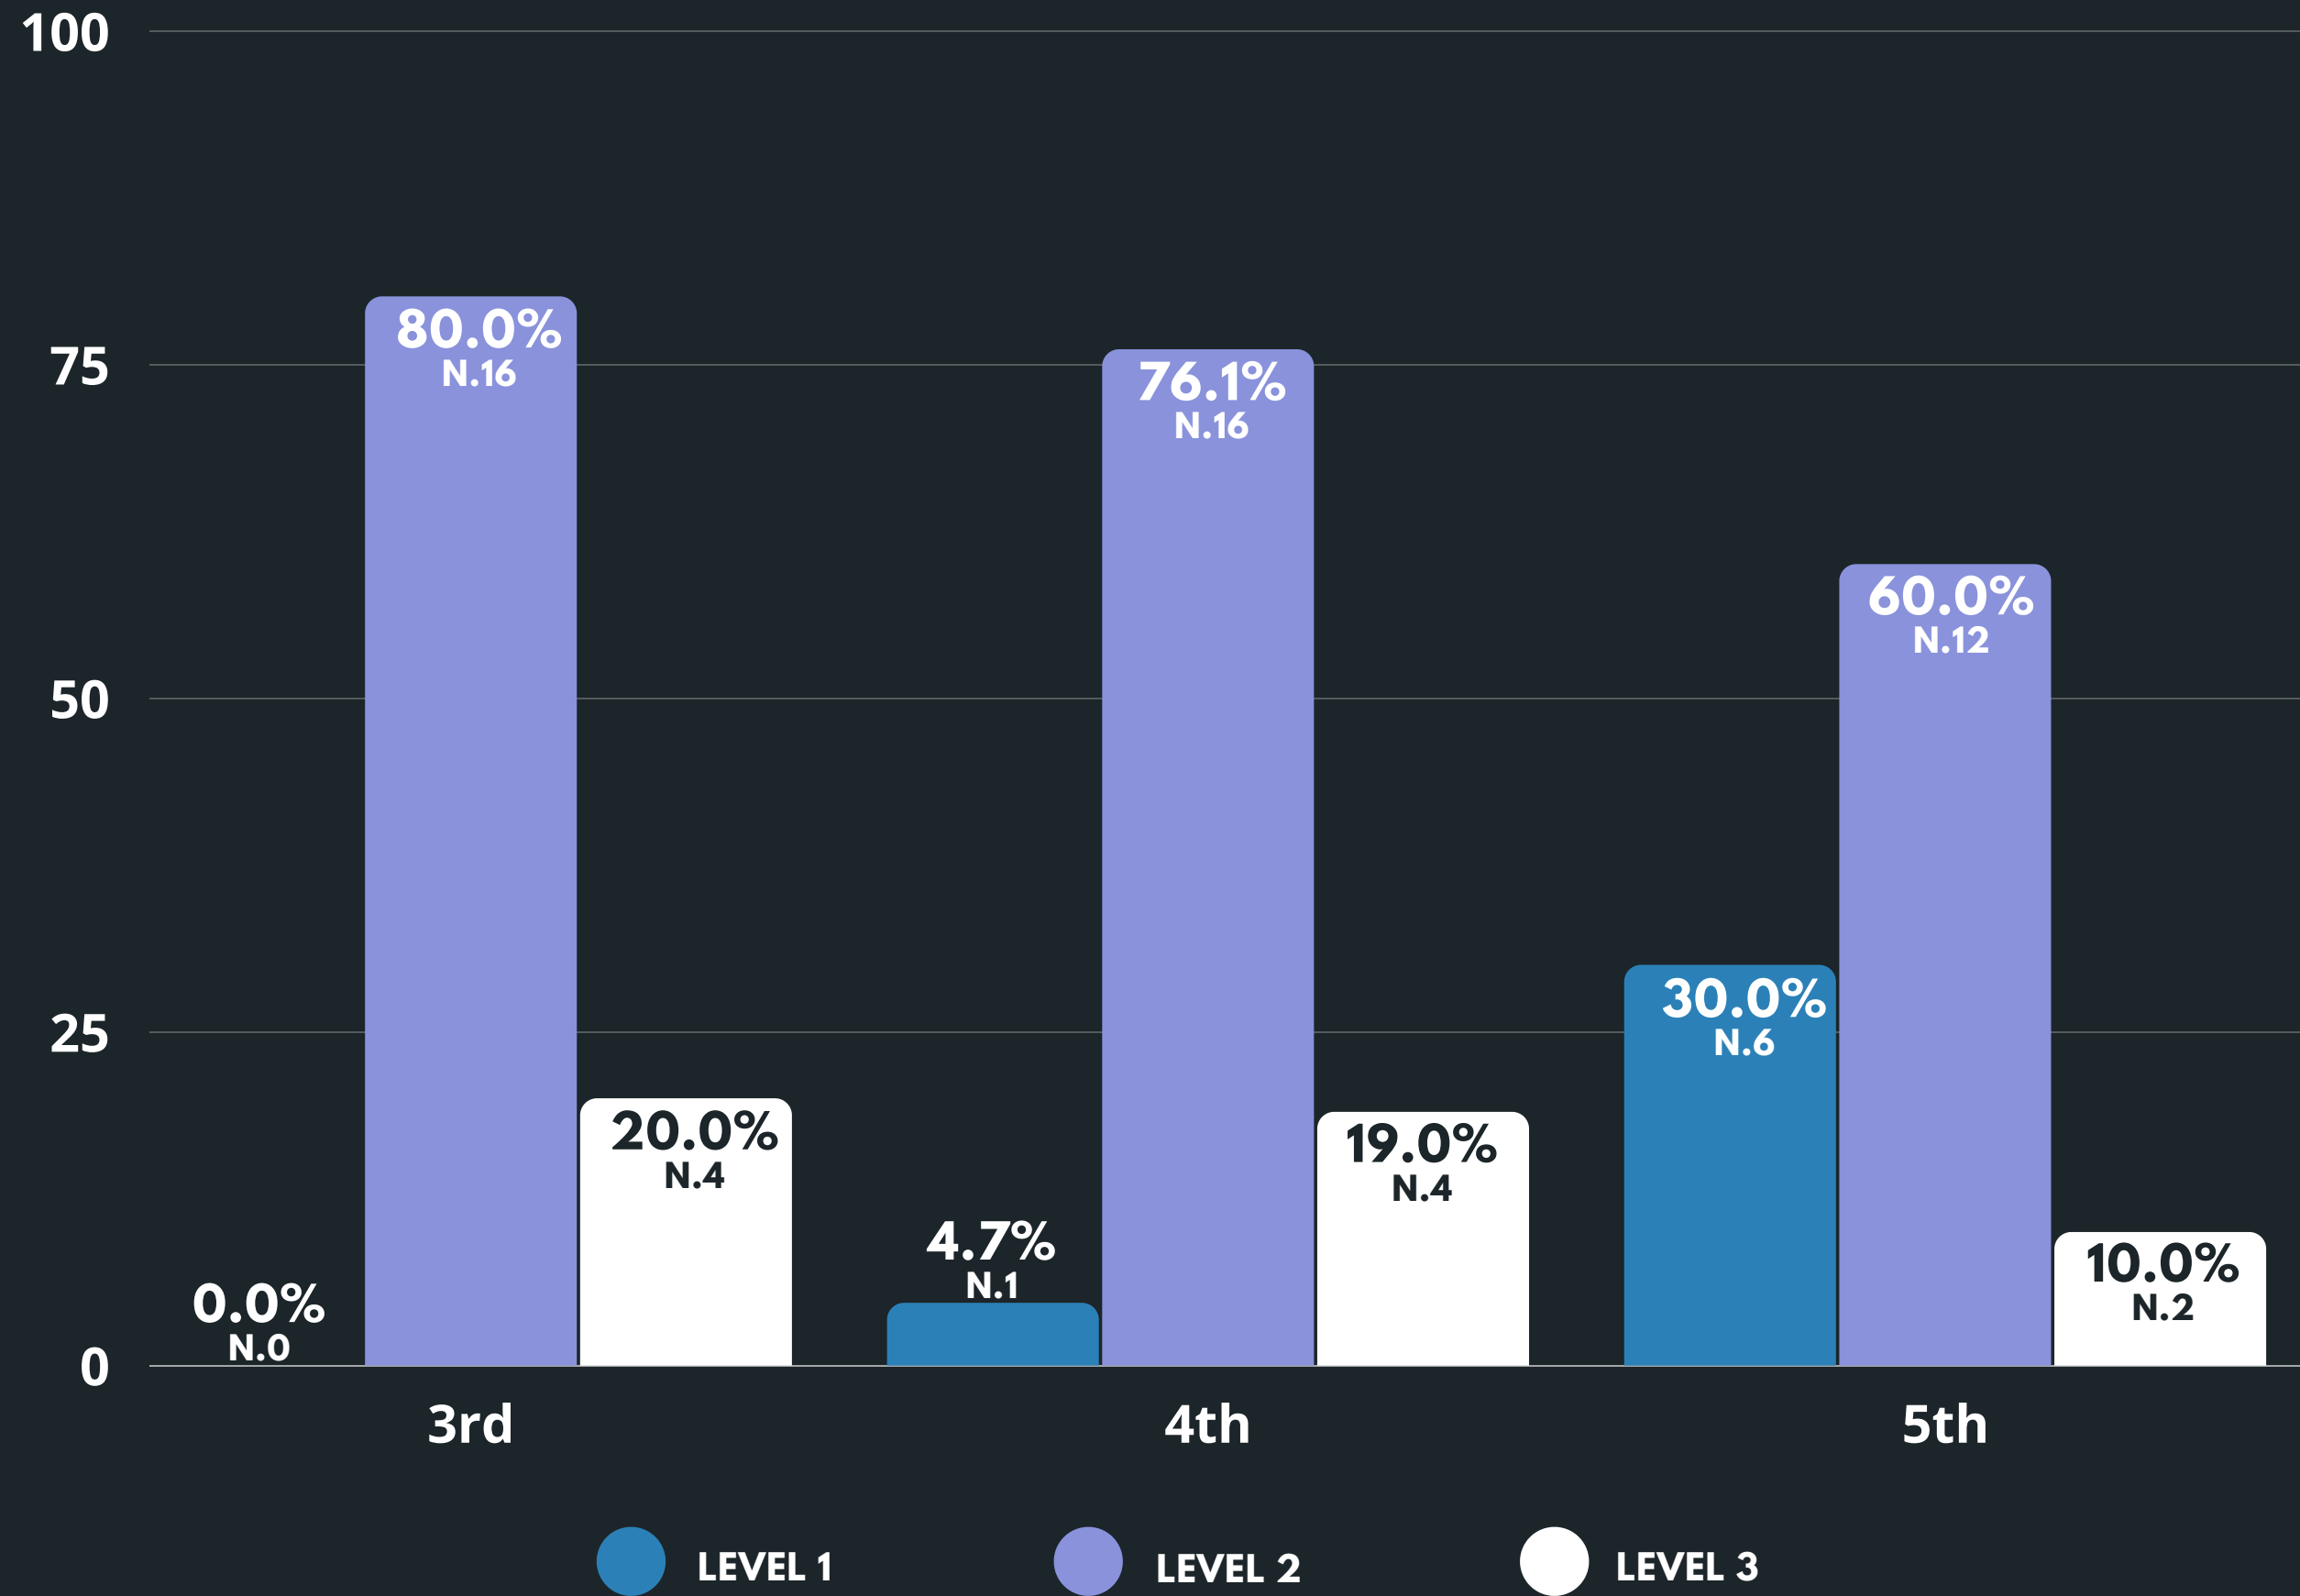

3 R D

4 T H

5 T H

62.2%

56/90

ELA

MATH

POOLED PROFICIENCY (INCLUDING SCIENCE & NAA) = 48.1%