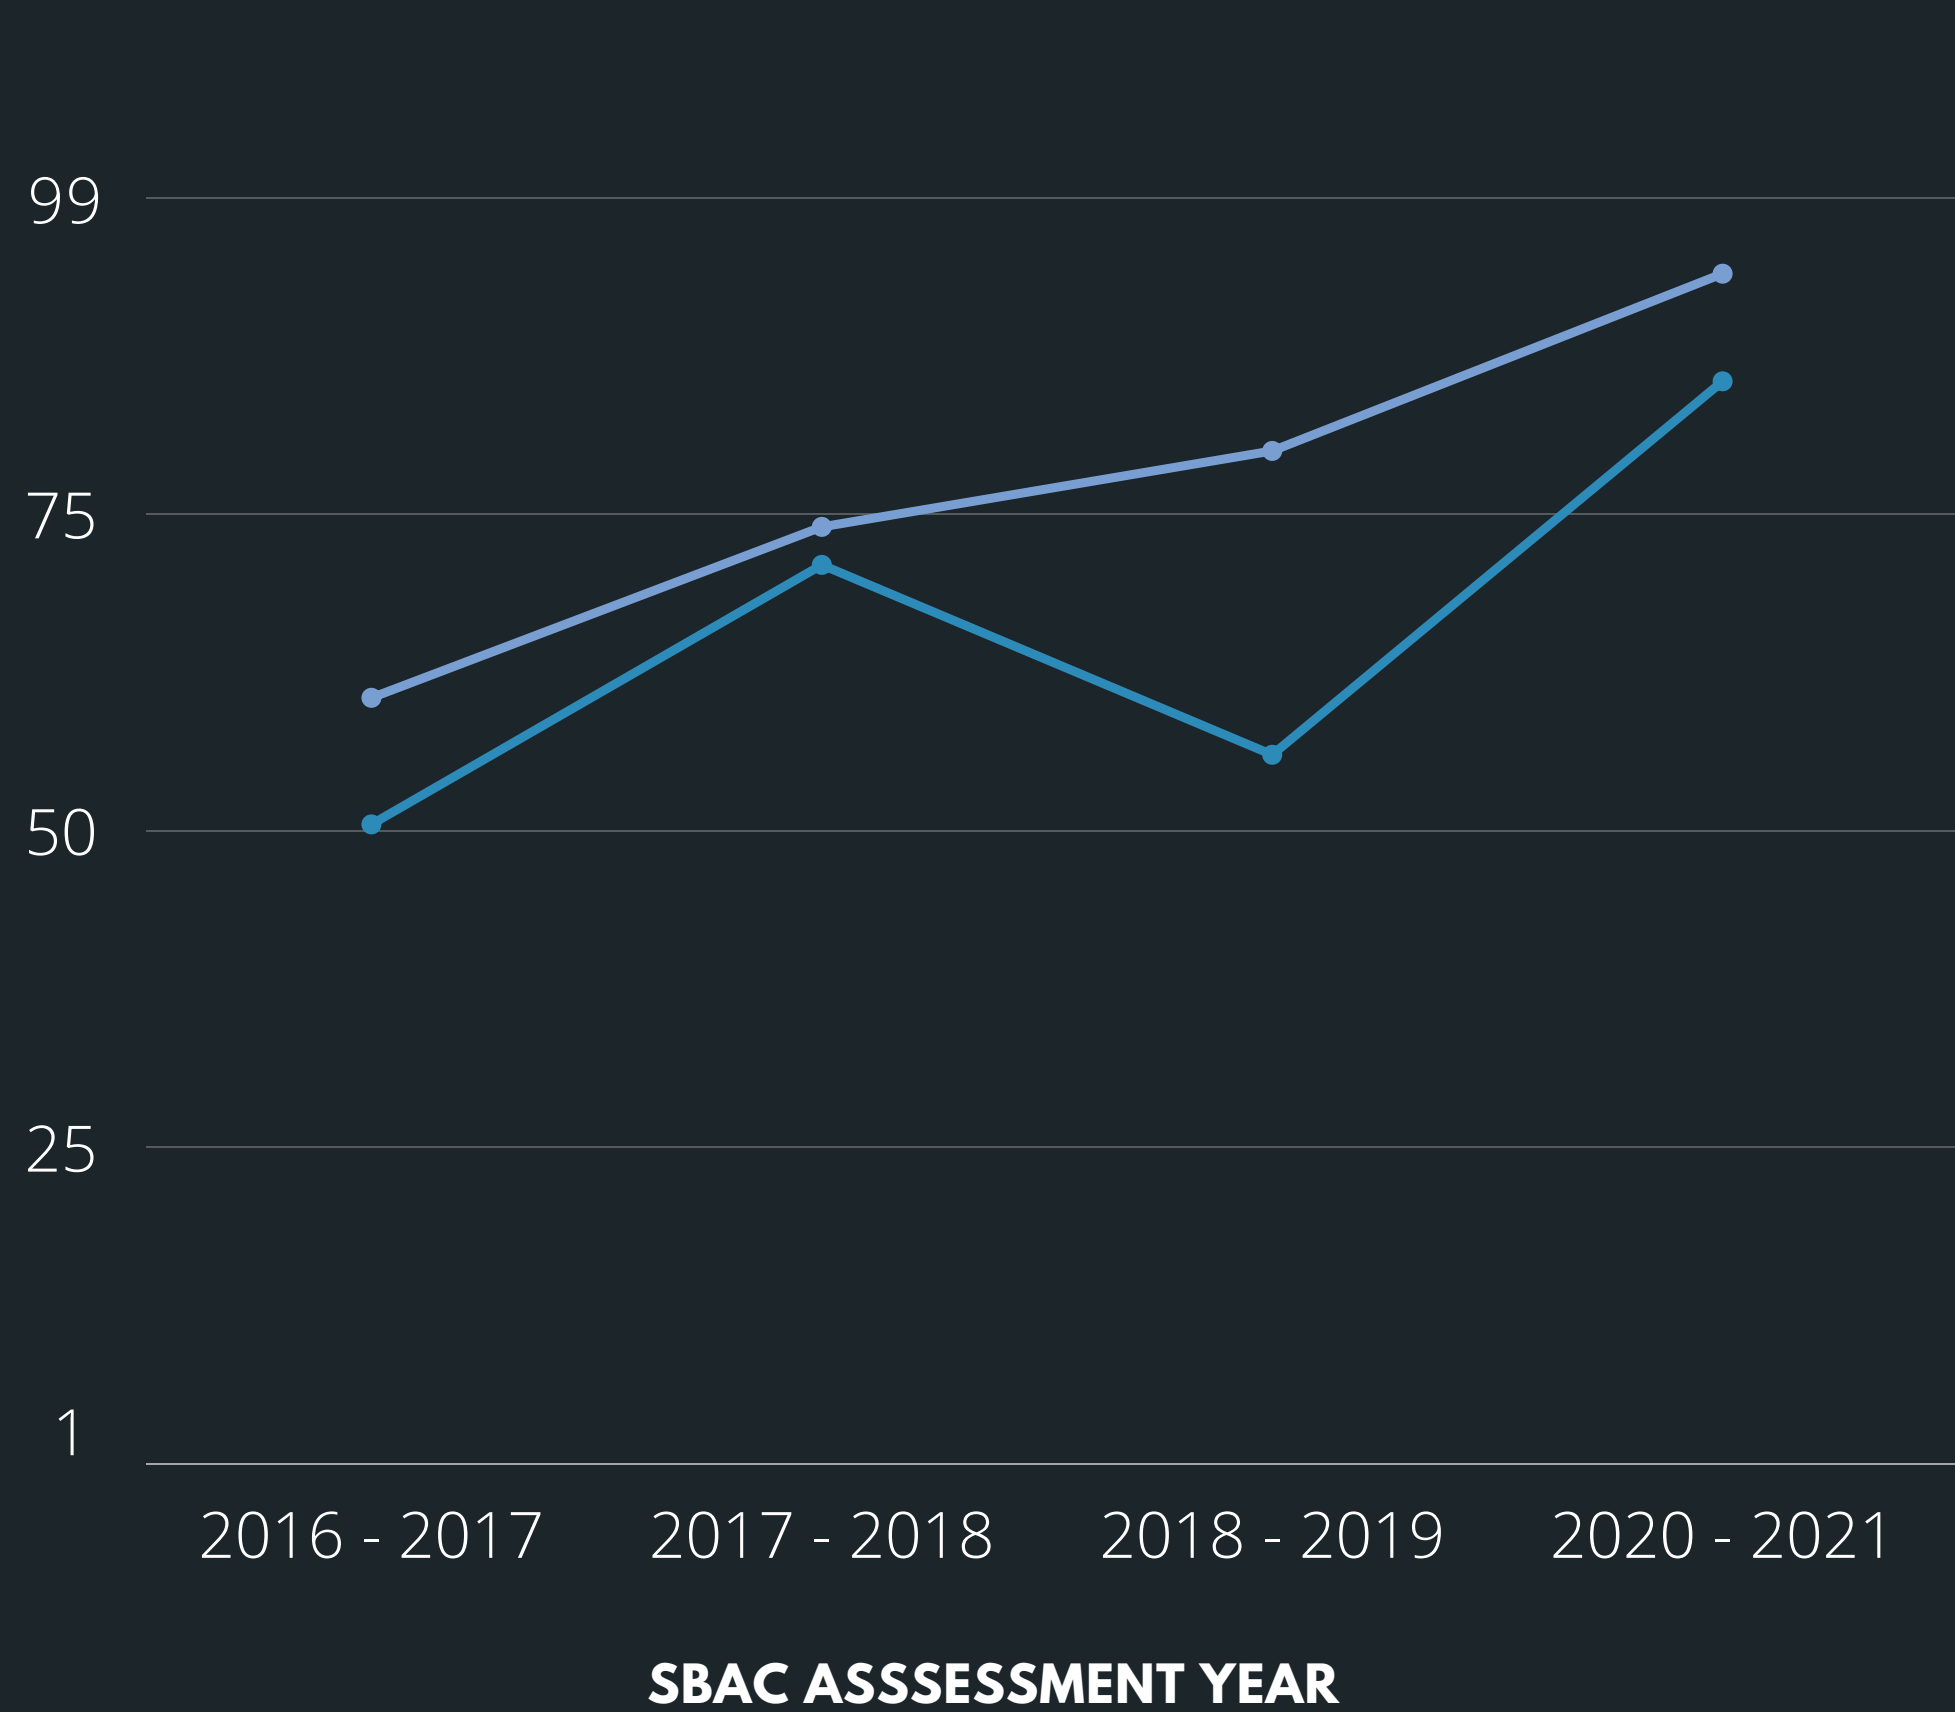

MATH

2016 - 2017 **38.1%**

2017 - 2018 **50.0%**

2018 - 2019 **50.9%**

2020 - 2021 **44.0%**

MGP

AGP

ELA

MATH

OVERALL

BY GRADE

OVERALL

BY GRADE

PROGRESSION OF GROWTH

ELA

2016 - 2017 **50.5**

2017 - 2018 **71.0**

2018 - 2019 **56.0**

2020 - 2021 **85.5**

MATH

2016 - 2017 **60.5**

2017 - 2018 **74.0**

2018 - 2019 **80.0**

2020 - 2021 **94.0**