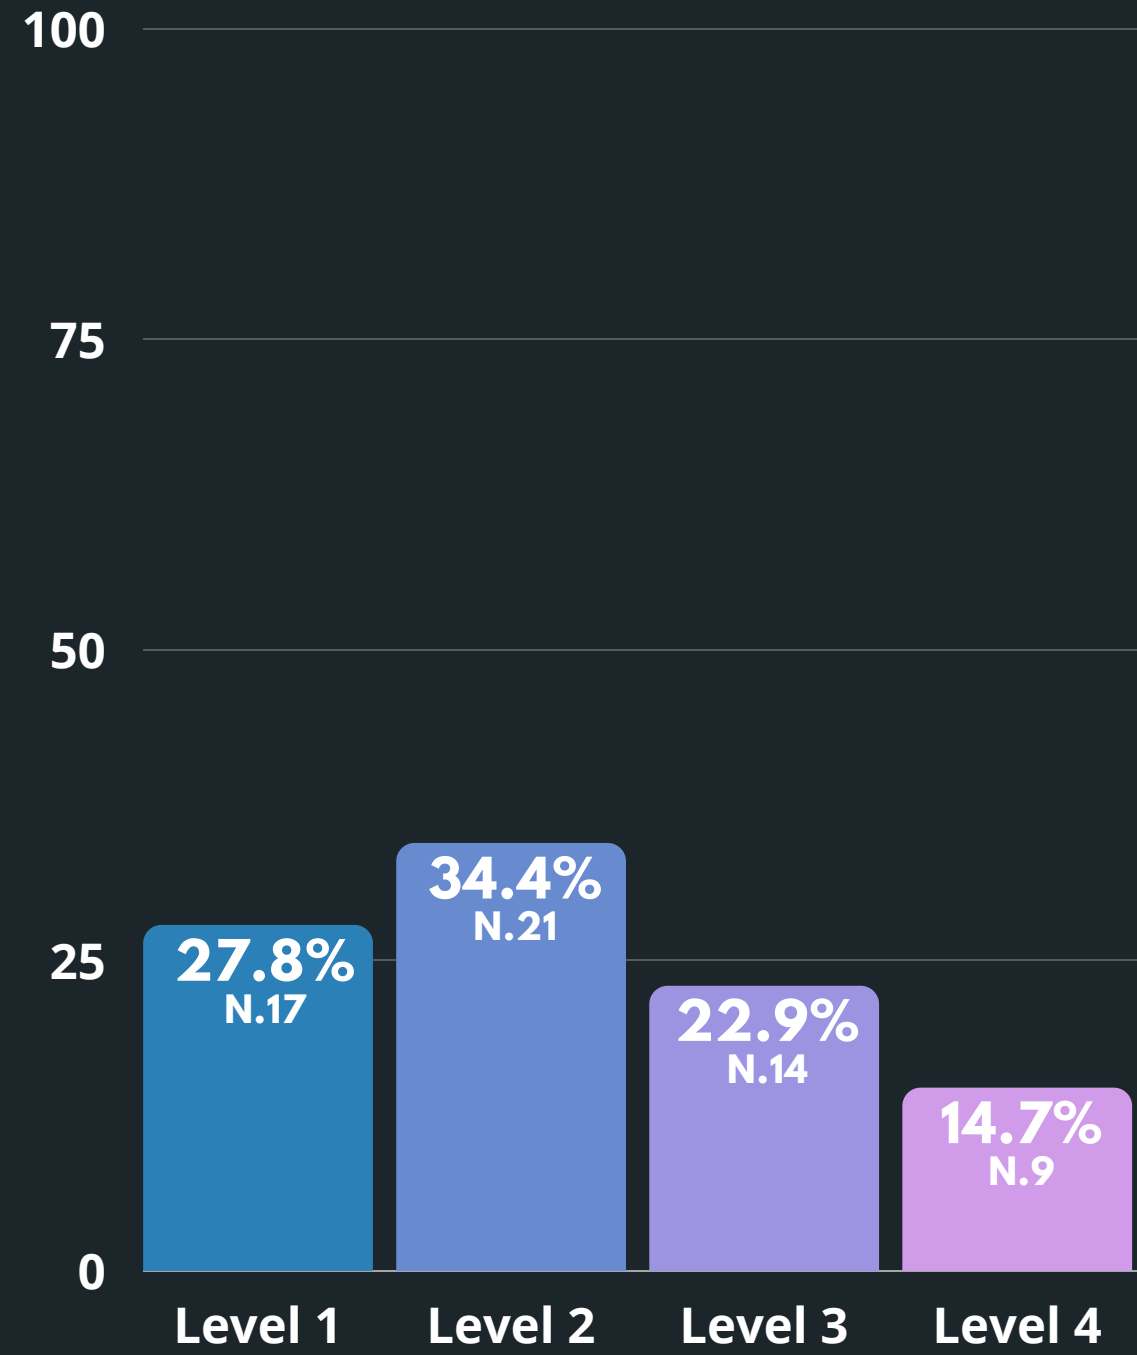

ELKO INSTITUTE FOR ACADEMIC ACHIEVEMENT

SBAC 2021

Academic Achievement, Growth, & Claim Data

ELA

MATH

POOLED PROFICIENCY (INCLUDING SCIENCE & NAA) = 35.6%

ELA

MATH