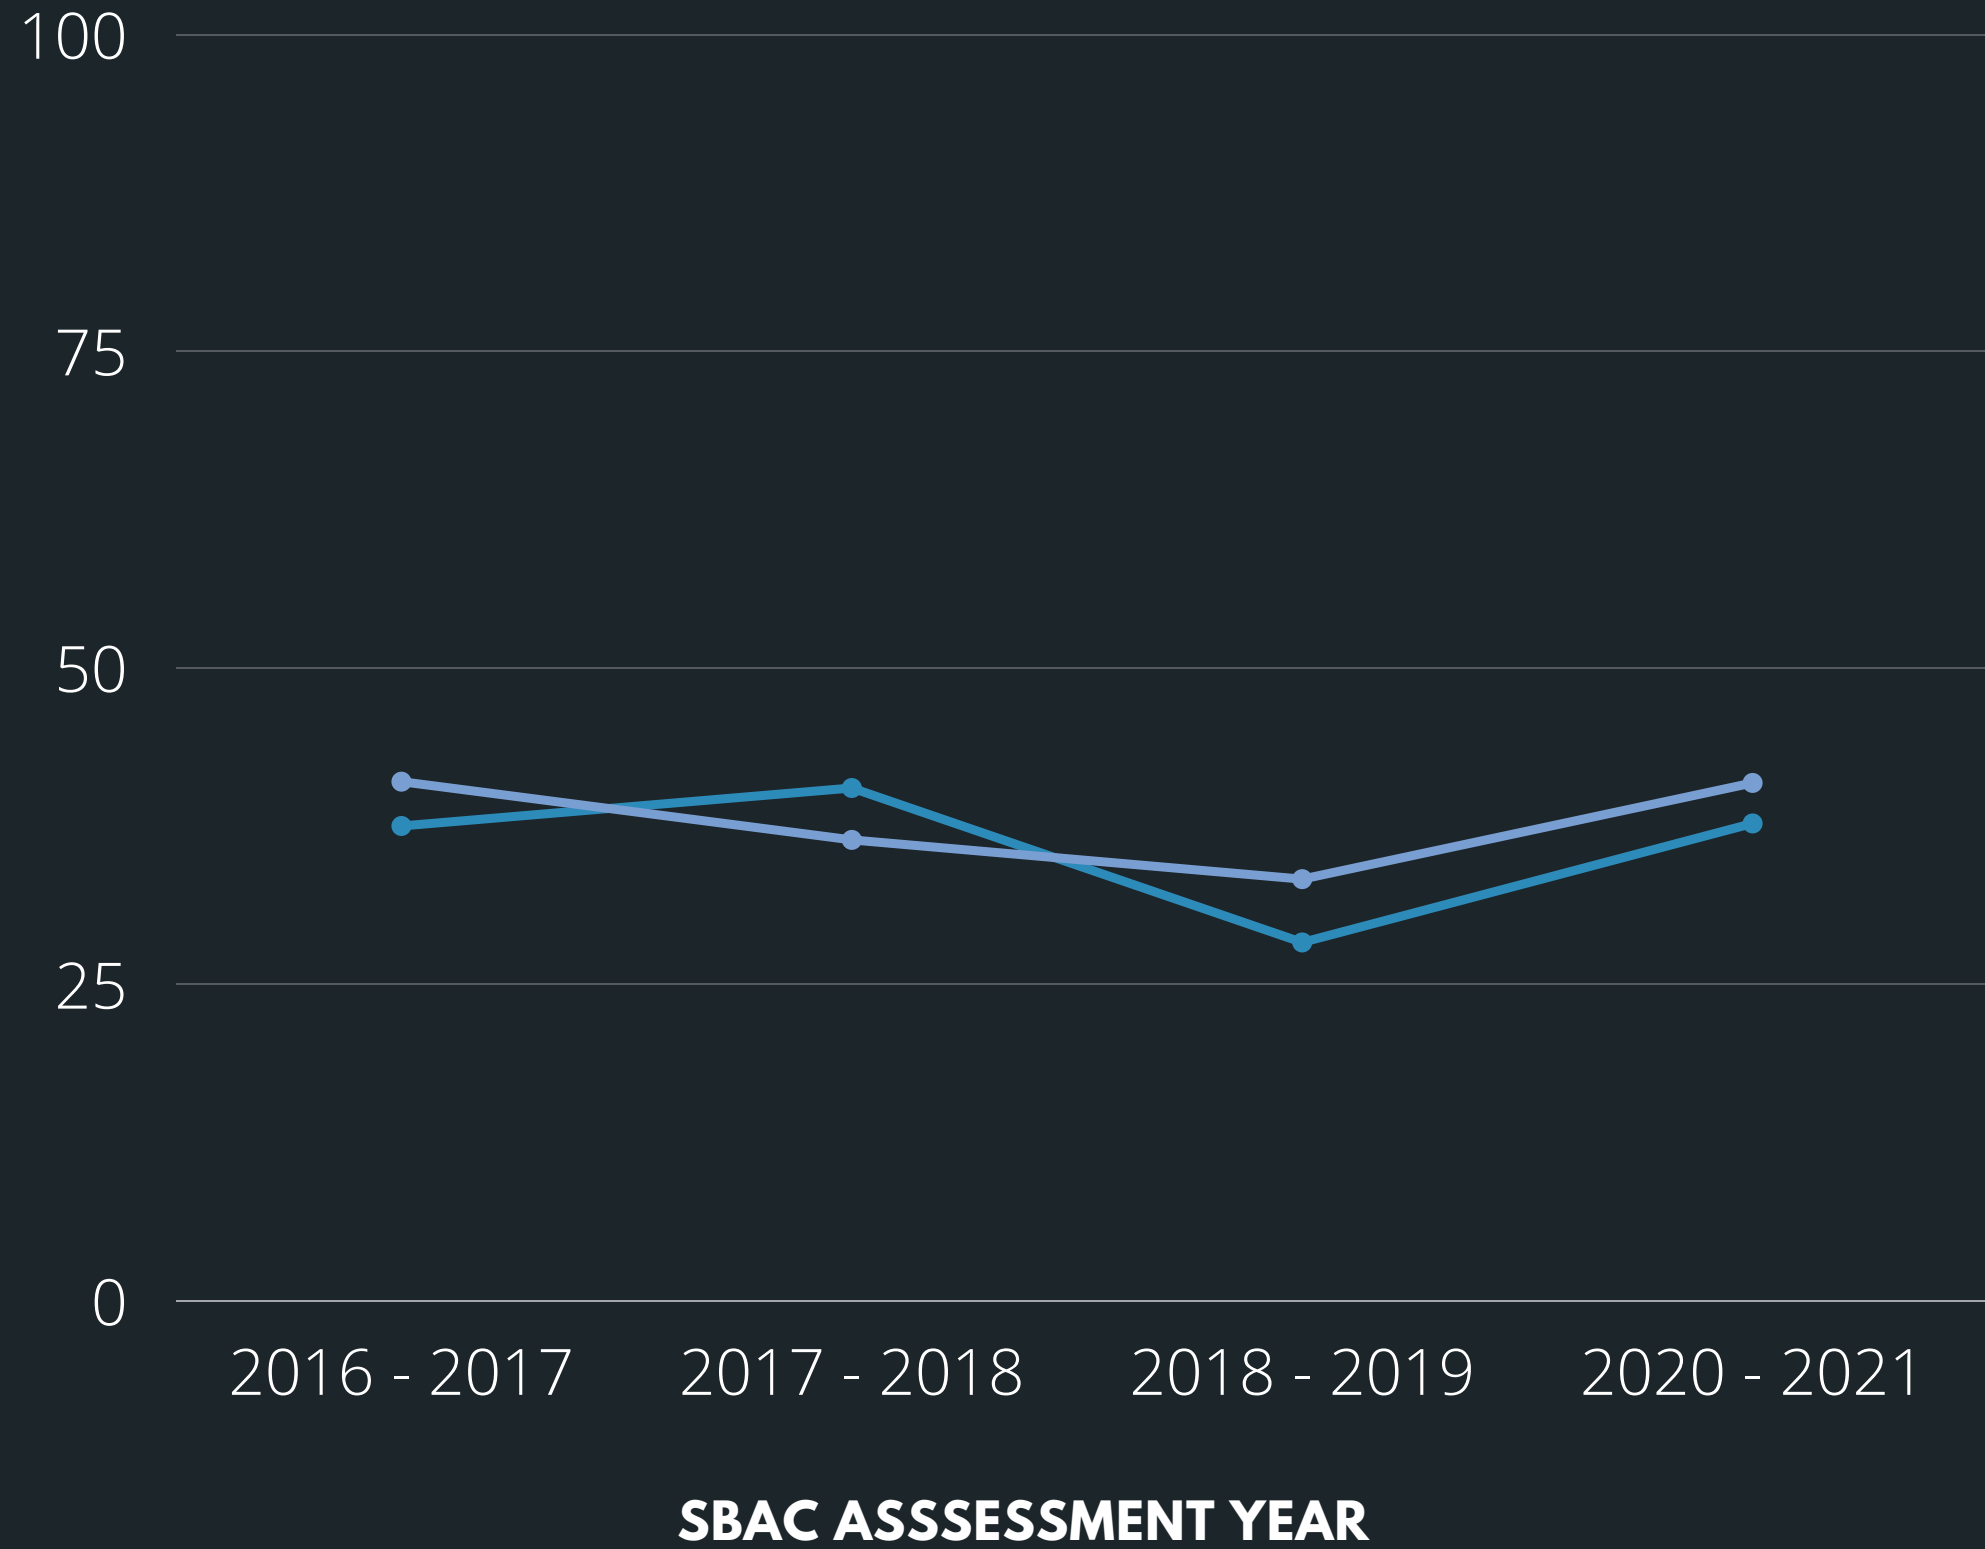

ELKO INSTITUTE FOR ACADEMIC ACHIEVEMENT

SBAC 2021

Academic Achievement, Growth, & Claim Data

ELA

MATH

POOLED PROFICIENCY (INCLUDING SCIENCE & NAA) = 35.6%

ELA

MATH

PROGRESSION OF ACADEMIC ACHIEVEMENT

ELA

2016 - 2017 **37.5%**

2017 - 2018 **40.5%**

2018 - 2019 **28.3%**

2020 - 2021 **37.7%**

MATH

2016 - 2017 **41.0%**