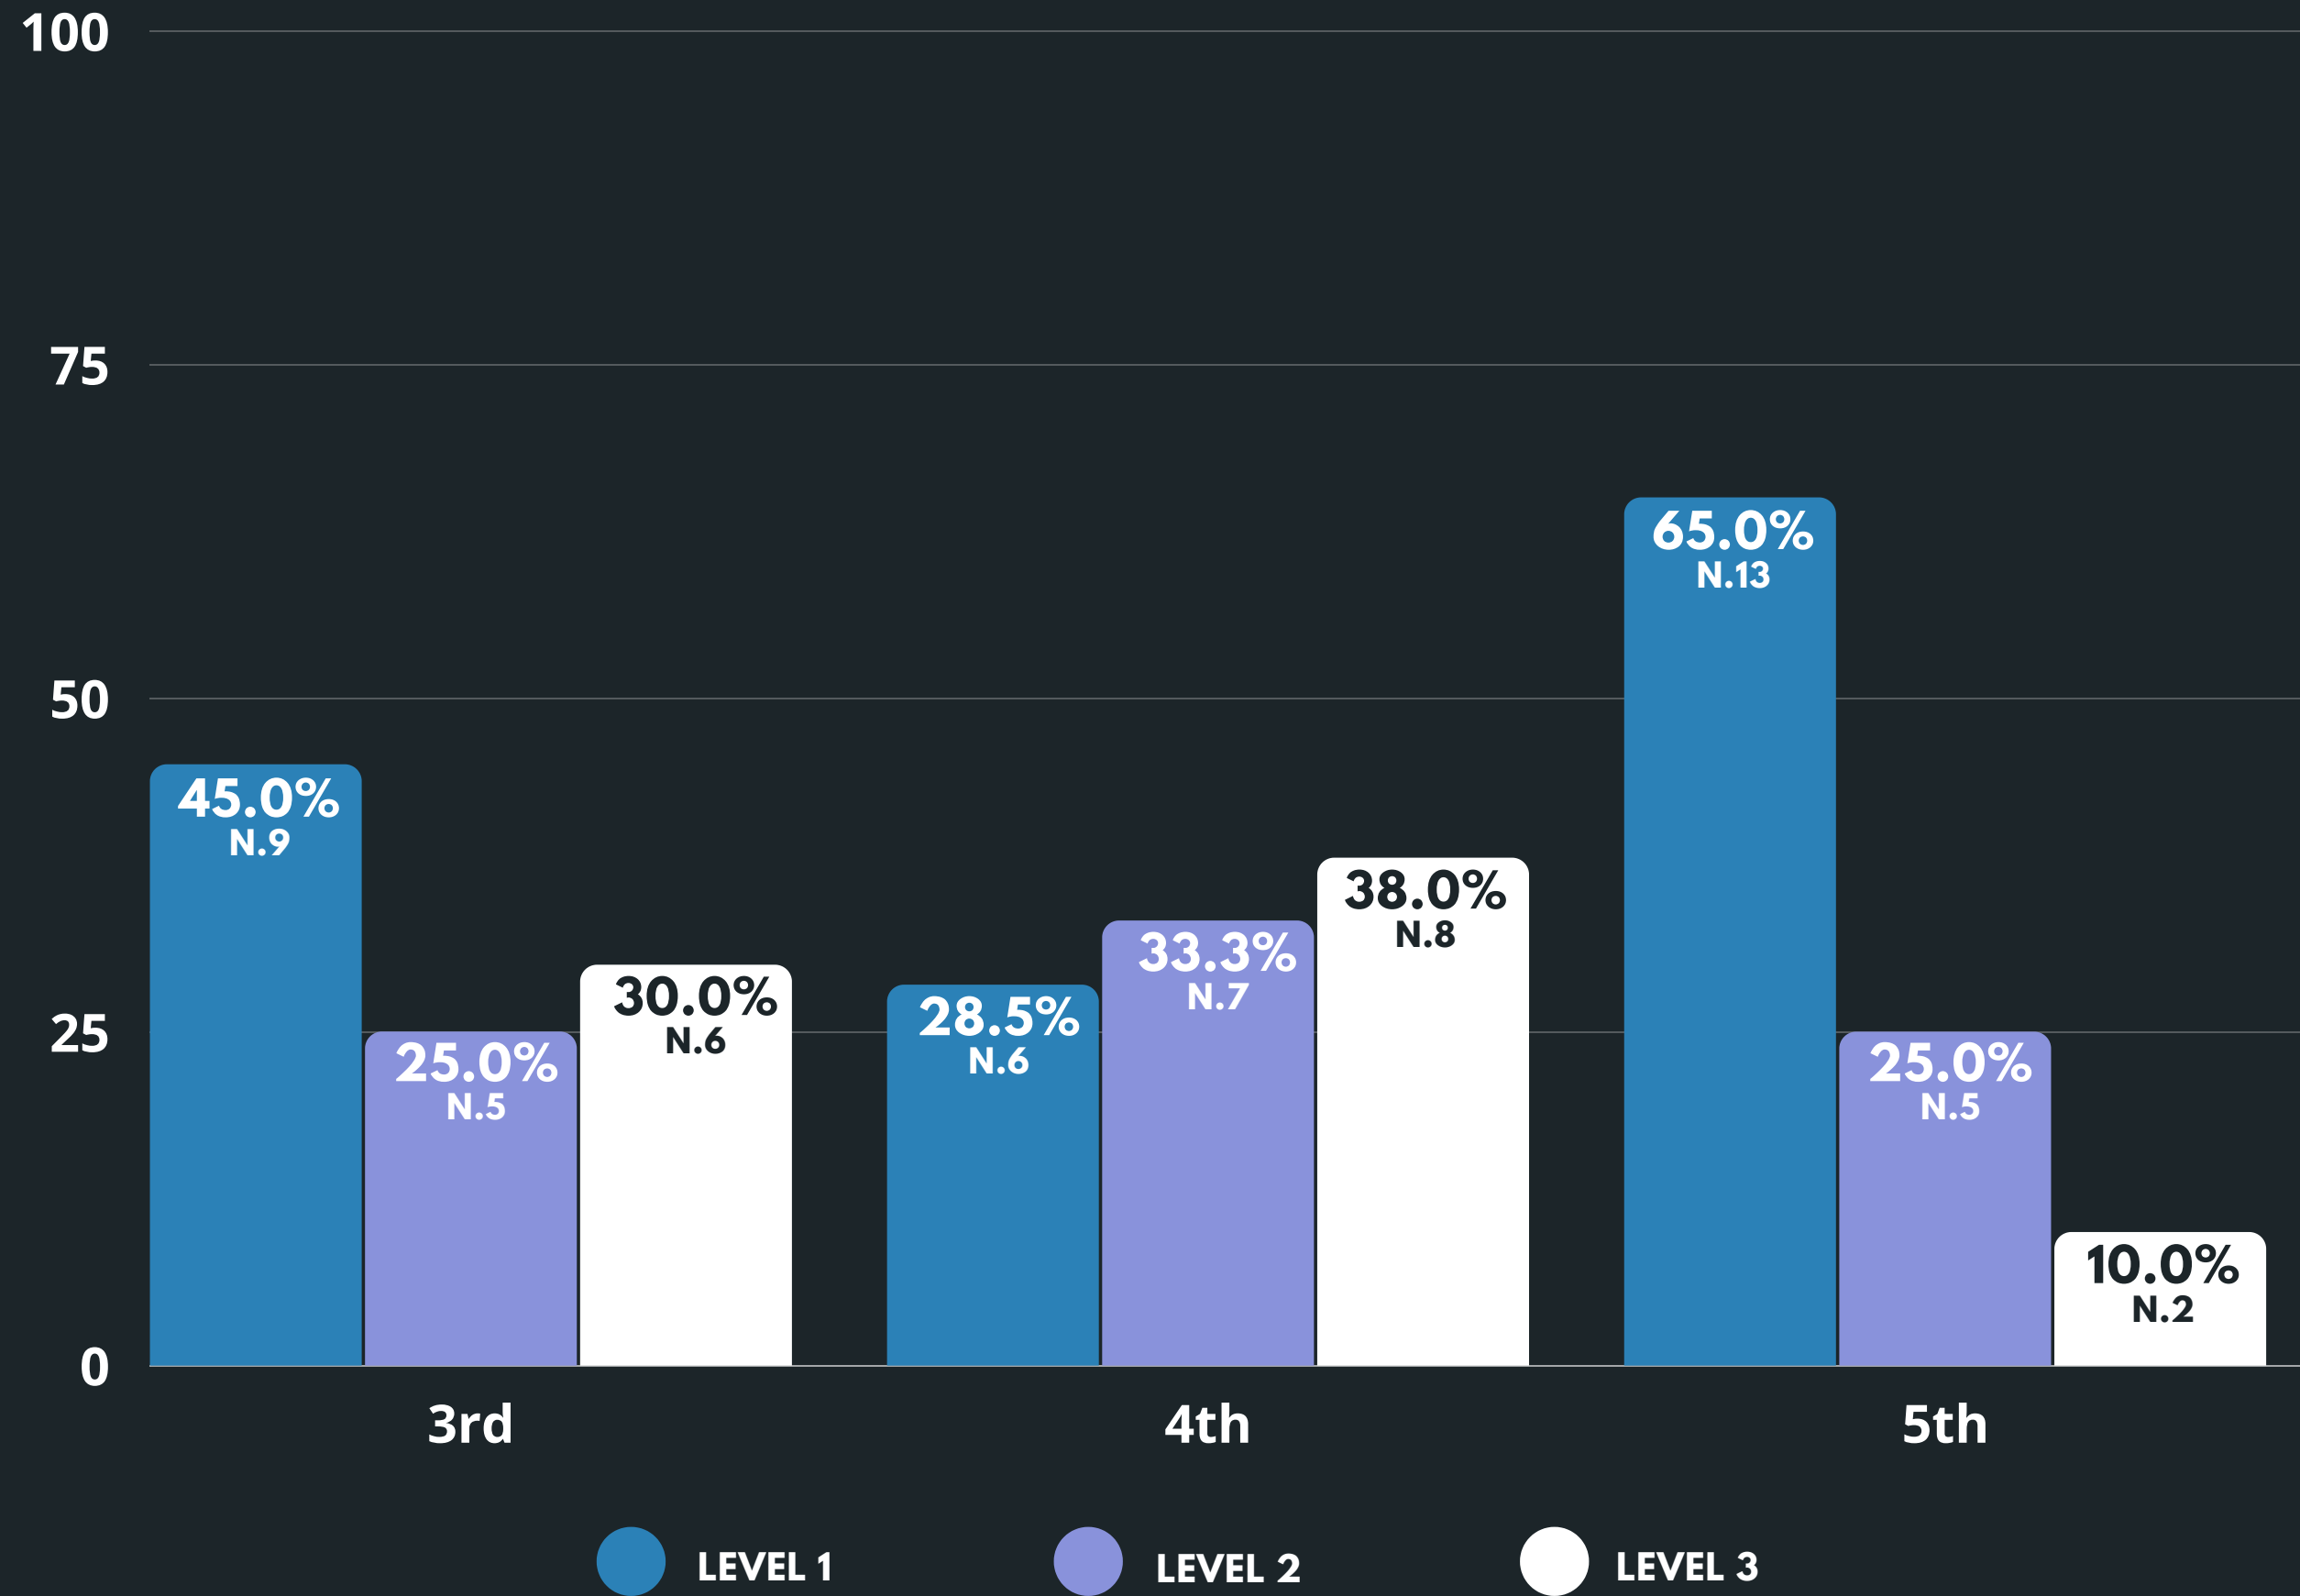

3 R D

4 T H

5 T H

62.2%

56/90

ELA

MATH

POOLED PROFICIENCY (INCLUDING SCIENCE & NAA) = 48.1%