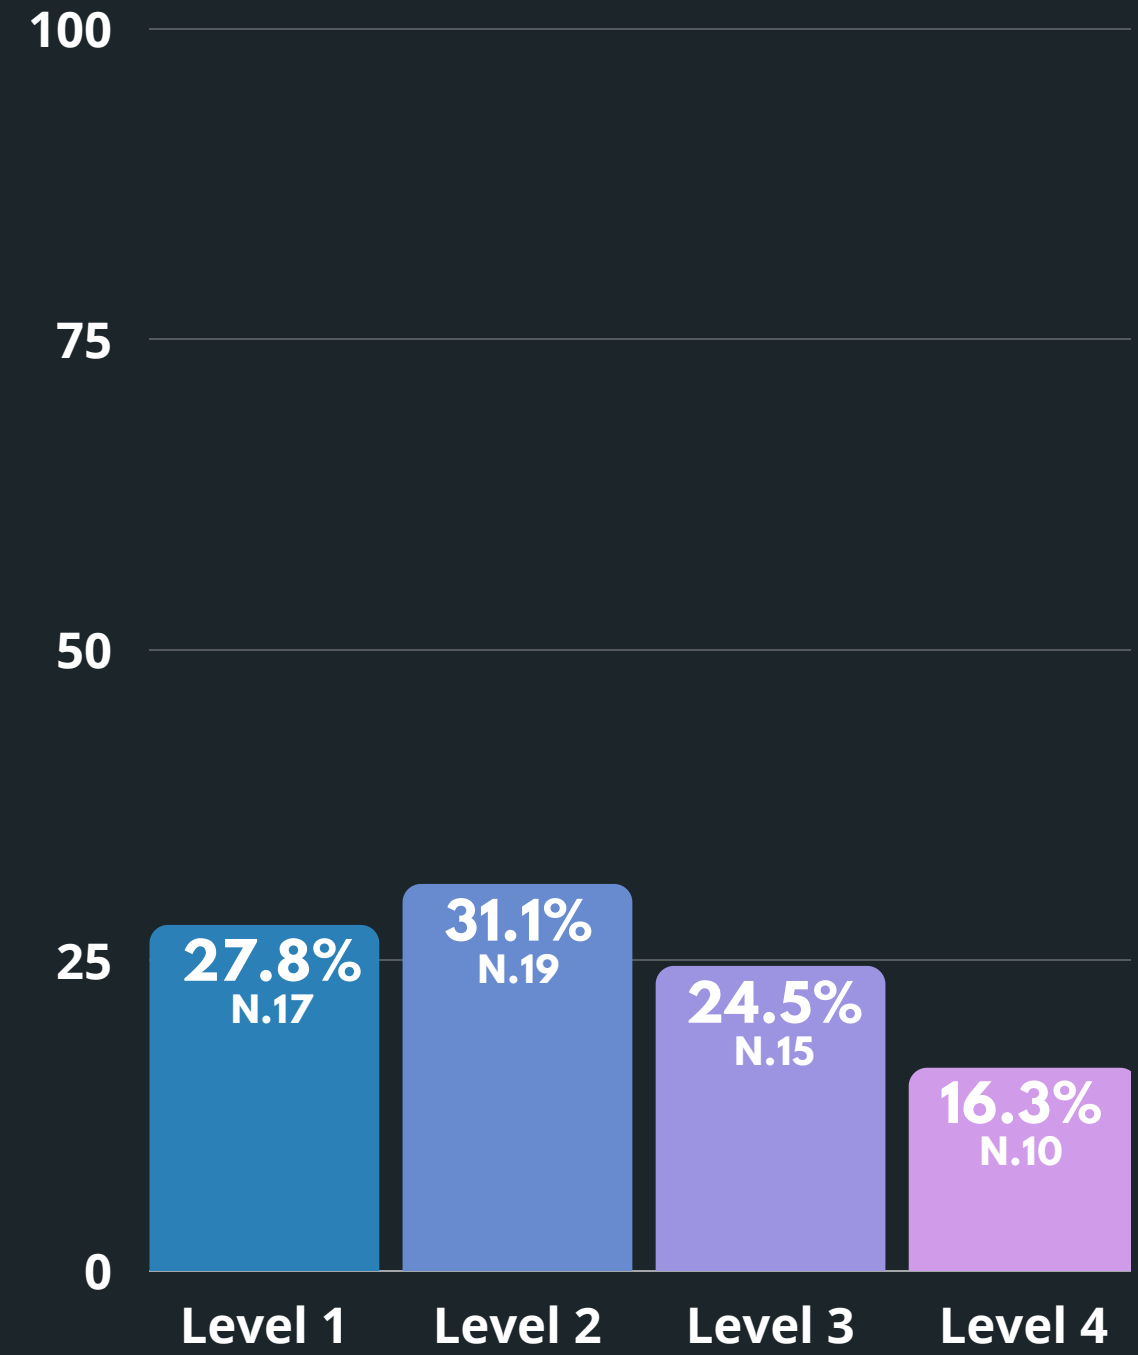

ELKO INSTITUTE FOR ACADEMIC ACHIEVEMENT

SBAC 2021

Academic Achievement, Growth, & Claim Data

ELA

MATH

POOLED PROFICIENCY (INCLUDING SCIENCE & NAA) = 35.6%

ELA

MATH