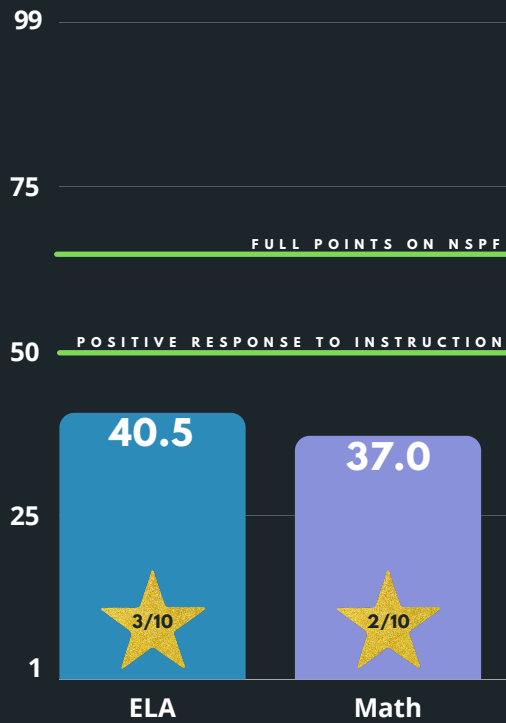

DEMOCRACY PREP - AGASSI CAMPUS

SBAC 2021

Academic Achievement & Growth Data

E L A

M A T H

POOLED PROFICIENCY (INCLUDING SCIENCE & NAA) = 11.4%

DEMOCRACY PREP ACADEMY - ELEMENTARY OVERALL ACHIEVEMENT LEVELS

ELA

MATH

DEMOCRACY PREP ACADEMY - OVERALL ELEMENTARY ACADEMIC ACHIEVEMENT TRENDS

PROGRESSION OF ACADEMIC ACHIEVEMENT

ELA

2017 - 2018 **43.8%**

2018 - 2019 **39.9%**

2020 - 2021 **20.7%**

MATH

2017 - 2018 **38.1%**

2018 - 2019 **35.0%**

2020 - 2021 **6.1%**

DEMOCRACY PREP ACADEMY - OVERALL ELEMENTARY GROWTH - MGP & APG

MGP

APG

ELA

MATH

EL A

MATH

DEMOCRACY PREP ACADEMY - OVERALL ELEMENTARY GROWTH TRENDS

PROGRESSION OF GROWTH

ELA

2017 - 2018 **44.5**

2018 - 2019 **45.0**

2020 - 2021 **40.5**