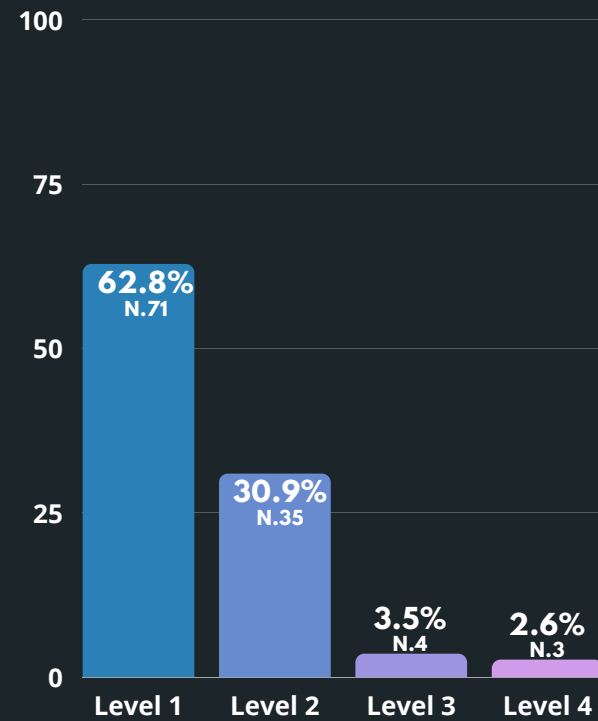

DEMOCRACY PREP - AGASSI CAMPUS

SBAC 2021

Academic Achievement & Growth Data

E L A

M A T H

POOLED PROFICIENCY (INCLUDING SCIENCE & NAA) = 11.4%

DEMOCRACY PREP ACADEMY - ELEMENTARY OVERALL ACHIEVEMENT LEVELS

ELA

MATH

DEMOCRACY PREP ACADEMY - OVERALL ELEMENTARY ACADEMIC ACHIEVEMENT TRENDS

PROGRESSION OF ACADEMIC ACHIEVEMENT

ELA

2017 - 2018 **43.8%**

2018 - 2019 **39.9%**

2020 - 2021 **20.7%**

MATH