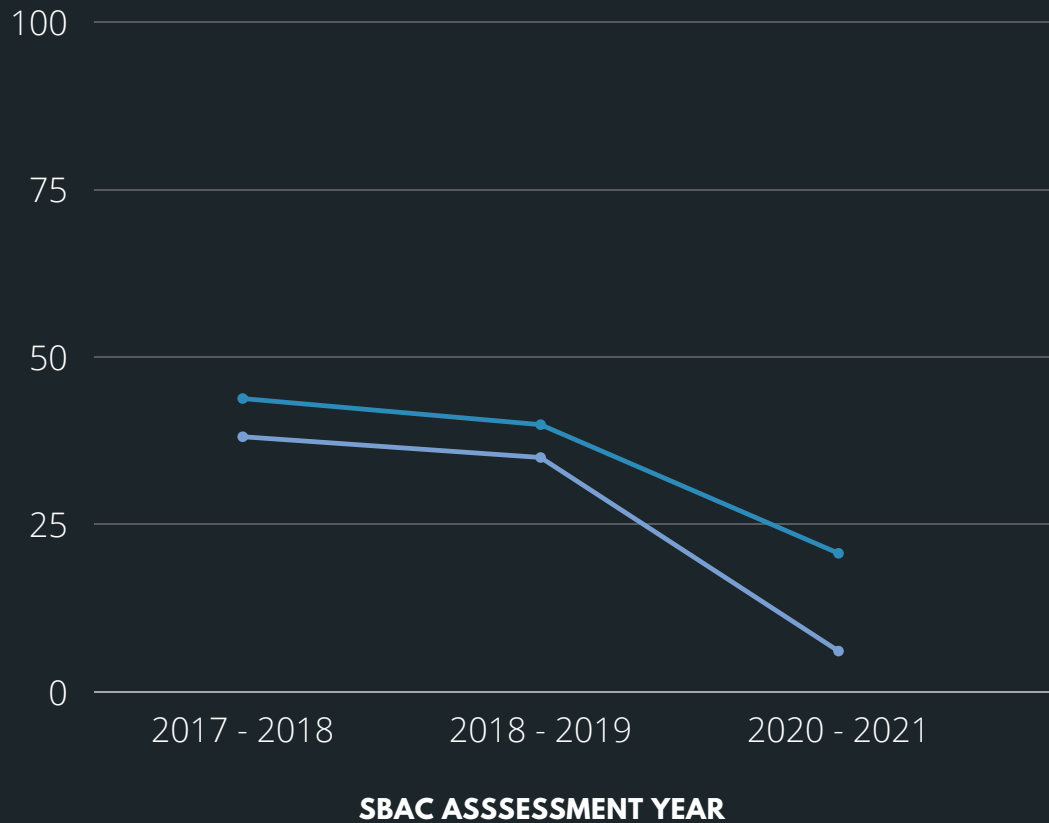

DEMOCRACY PREP - AGASSI CAMPUS

SBAC 2021

Academic Achievement & Growth Data

E L A

M A T H

POOLED PROFICIENCY (INCLUDING SCIENCE & NAA) = 11.4%

DEMOCRACY PREP ACADEMY - ELEMENTARY OVERALL ACHIEVEMENT LEVELS

ELA

MATH

DEMOCRACY PREP ACADEMY - OVERALL ELEMENTARY ACADEMIC ACHIEVEMENT TRENDS

PROGRESSION OF ACADEMIC ACHIEVEMENT

ELA

2017 - 2018 **43.8%**

2018 - 2019 **39.9%**

2020 - 2021 **20.7%**

MATH

2017 - 2018 **38.1%**

2018 - 2019 **35.0%**

2020 - 2021 **6.1%**

DEMOCRACY PREP ACADEMY - OVERALL ELEMENTARY GROWTH - MGP & APG

MGP

APG

ELA

MATH

EL A

MATH

DEMOCRACY PREP ACADEMY - OVERALL ELEMENTARY GROWTH TRENDS

PROGRESSION OF GROWTH

ELA

2017 - 2018 **44.5**

2018 - 2019 **45.0**

2020 - 2021 **40.5**