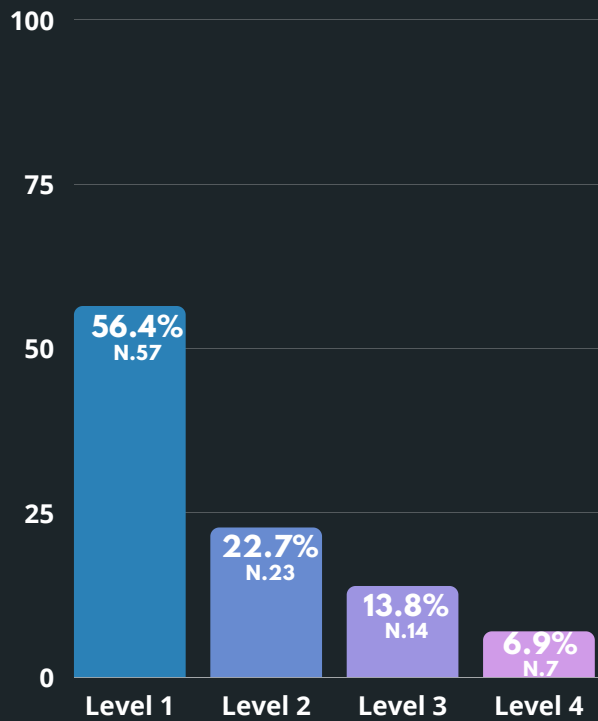

DEMOCRACY PREP - AGASSI CAMPUS

SBAC 2021

Academic Achievement & Growth Data

E L A

M A T H

POOLED PROFICIENCY (INCLUDING SCIENCE & NAA) = 11.4%

DEMOCRACY PREP ACADEMY - ELEMENTARY OVERALL ACHIEVEMENT LEVELS

ELA

MATH

DEMOCRACY PREP ACADEMY - OVERALL ELEMENTARY ACADEMIC ACHIEVEMENT TRENDS

PROGRESSION OF ACADEMIC ACHIEVEMENT

ELA

2017 - 2018 **43.8%**

2018 - 2019 **39.9%**

2020 - 2021 **20.7%**

MATH