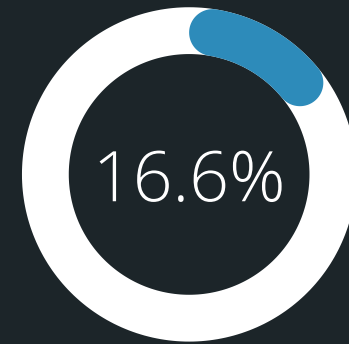

2017 - 2018 **38.1%**

2018 - 2019 **35.0%**

2020 - 2021 **6.1%**

DEMOCRACY PREP ACADEMY - OVERALL ELEMENTARY GROWTH - MGP & APG

MGP

APG

ELA

MATH

EL A

MATH

DEMOCRACY PREP ACADEMY - OVERALL ELEMENTARY GROWTH TRENDS

PROGRESSION OF GROWTH

ELA

2017 - 2018 **44.5**

2018 - 2019 **45.0**

2020 - 2021 **40.5**