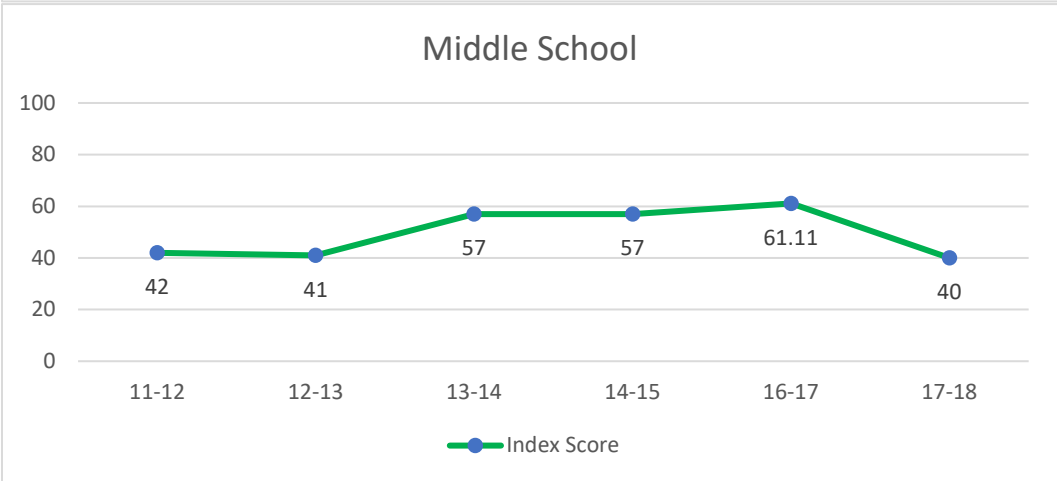

Nevada Virtual Academy

Historical Performance

**The ratings for SY14-15 were frozen from SY13-14. No ratings were issued for SY15-16.*