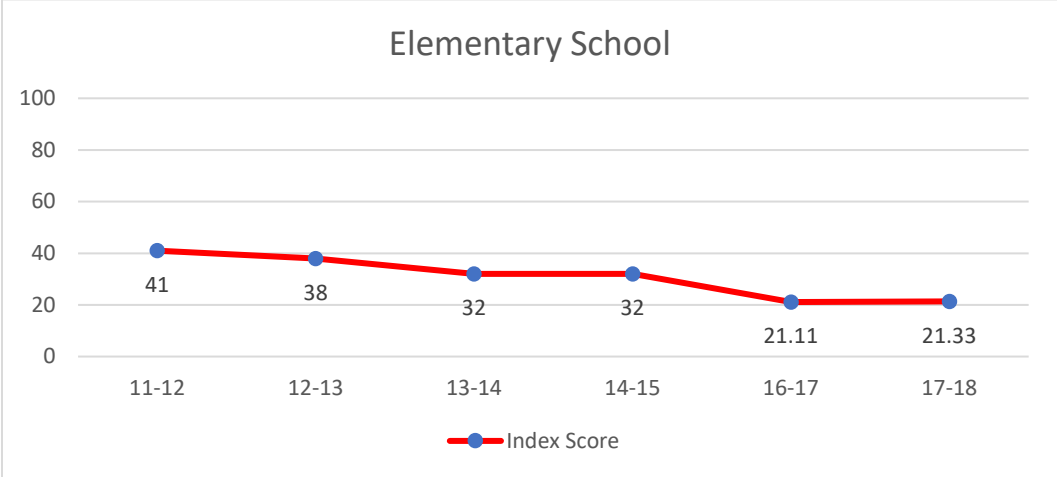

Nevada Virtual Academy

Historical Performance

**The ratings for SY14-15 were frozen from SY13-14. No ratings were issued for SY15-16.*