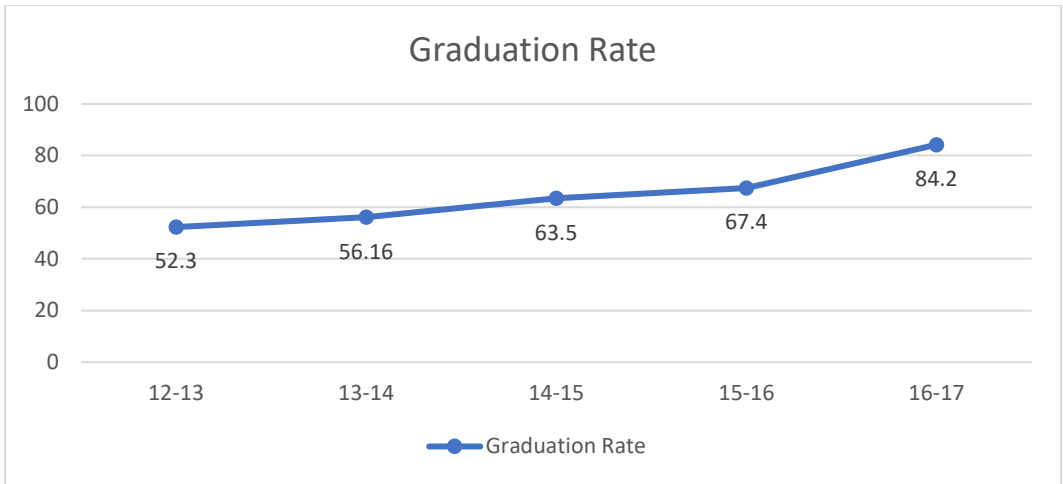

Nevada Virtual Academy

Historical Performance

**The ratings for SY14-15 were frozen from SY13-14. No ratings were issued for SY15-16.*