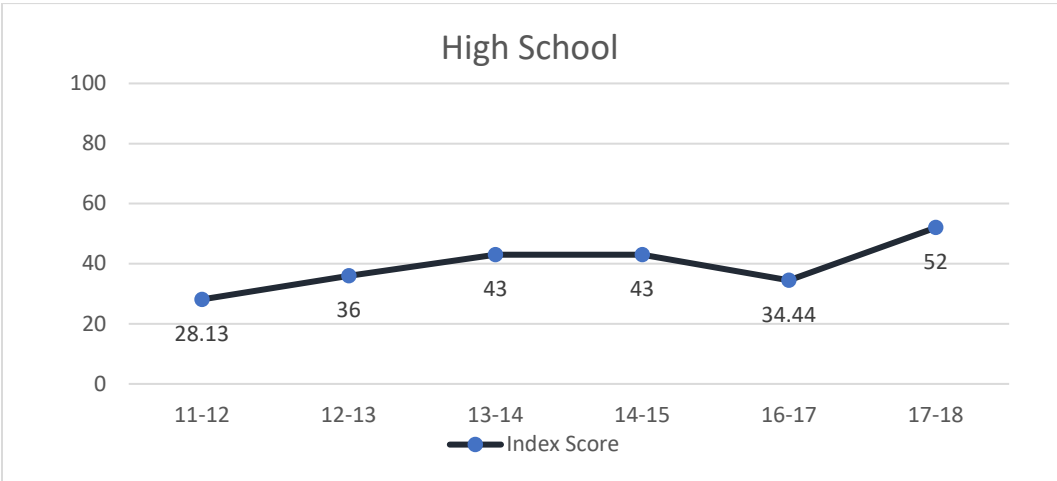

Nevada Virtual Academy

Historical Performance

**The ratings for SY14-15 were frozen from SY13-14. No ratings were issued for SY15-16.*