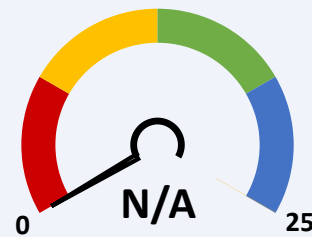

GEOGRAPHICAL COMPARISONS INDICATOR (25 POINTS)

Charter school NSPF performance vs. comparison district/school(s).

NSPF SCORE VS. COMPARISON DISTRICT (10 POINTS)

NSPF SCORE VS. COMPARISON SCHOOL (15 POINTS)

This indicator and its measures cannot be calculated, as 2019-20 NSPF index scores are unavailable.