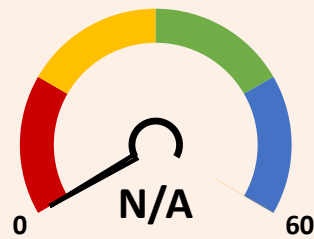

2018-19

N/A

The 2018-19 Framework was not released publicly.

SCORING TABLE

<20 BELOW STANDARD	≥20 and <50 DOES NOT MEET STANDARD	≥50 and <80 MEETS STANDARD	≥80 EXCEEDS STANDARD
--------------------------	--	----------------------------------	----------------------------

NEVADA SCHOOL RATINGS INDICATOR (60 POINTS)

60% of charter school score in Nevada school ratings (NSPF).

This indicator cannot be calculated, as 2019-20 NSPF index scores are unavailable.

GEOGRAPHICAL COMPARISONS INDICATOR (25 POINTS)