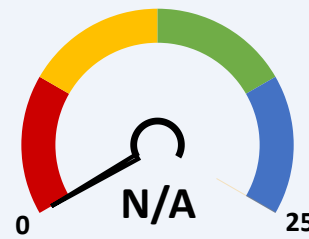

GEOGRAPHICAL COMPARISONS INDICATOR (25 POINTS)

Charter school NSPF performance vs. comparison district/school(s).

NSPF SCORE VS. COMPARISON DISTRICT (10 POINTS)

NSPF SCORE VS. COMPARISON SCHOOL (15 POINTS)

This indicator and its measures cannot be calculated, as 2019-20 NSPF index scores are unavailable.