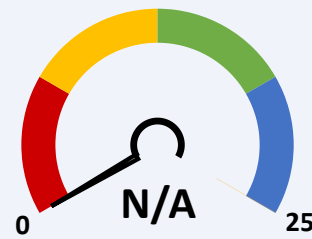

NEVADA SCHOOL RATINGS INDICATOR (60 POINTS)

60% of charter school score in Nevada school ratings (NSPF).

This indicator cannot be calculated, as 2019-20 NSPF index scores are unavailable.

GEOGRAPHICAL COMPARISONS INDICATOR (25 POINTS)

Charter school NSPF performance vs. comparison district/school(s).

This indicator and its measures cannot be calculated, as 2019-20 NSPF index scores are unavailable.

ENROLLMENT DIVERSITY INDICATOR (15 POINTS)