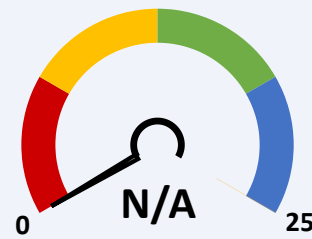

GEOGRAPHICAL COMPARISONS INDICATOR (25 POINTS)

Charter school NSPF performance vs. comparison district/school(s).

NSPF SCORE VS. COMPARISON DISTRICT (10 POINTS)

NSPF SCORE VS. COMPARISON SCHOOL (15 POINTS)

This indicator and its measures cannot be calculated, as 2019-20 NSPF index scores are unavailable.