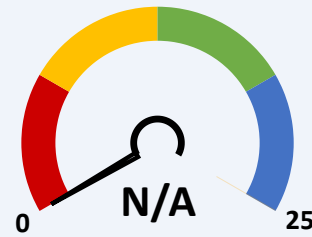

GEOGRAPHICAL COMPARISONS INDICATOR (25 POINTS)

Charter school NSPF performance vs. comparison district/school(s).

NSPF SCORE VS. COMPARISON DISTRICT (10 POINTS)

NSPF SCORE VS. COMPARISON SCHOOL (15 POINTS)

This indicator and its measures cannot be calculated, as 2019-20 NSPF index scores are unavailable.