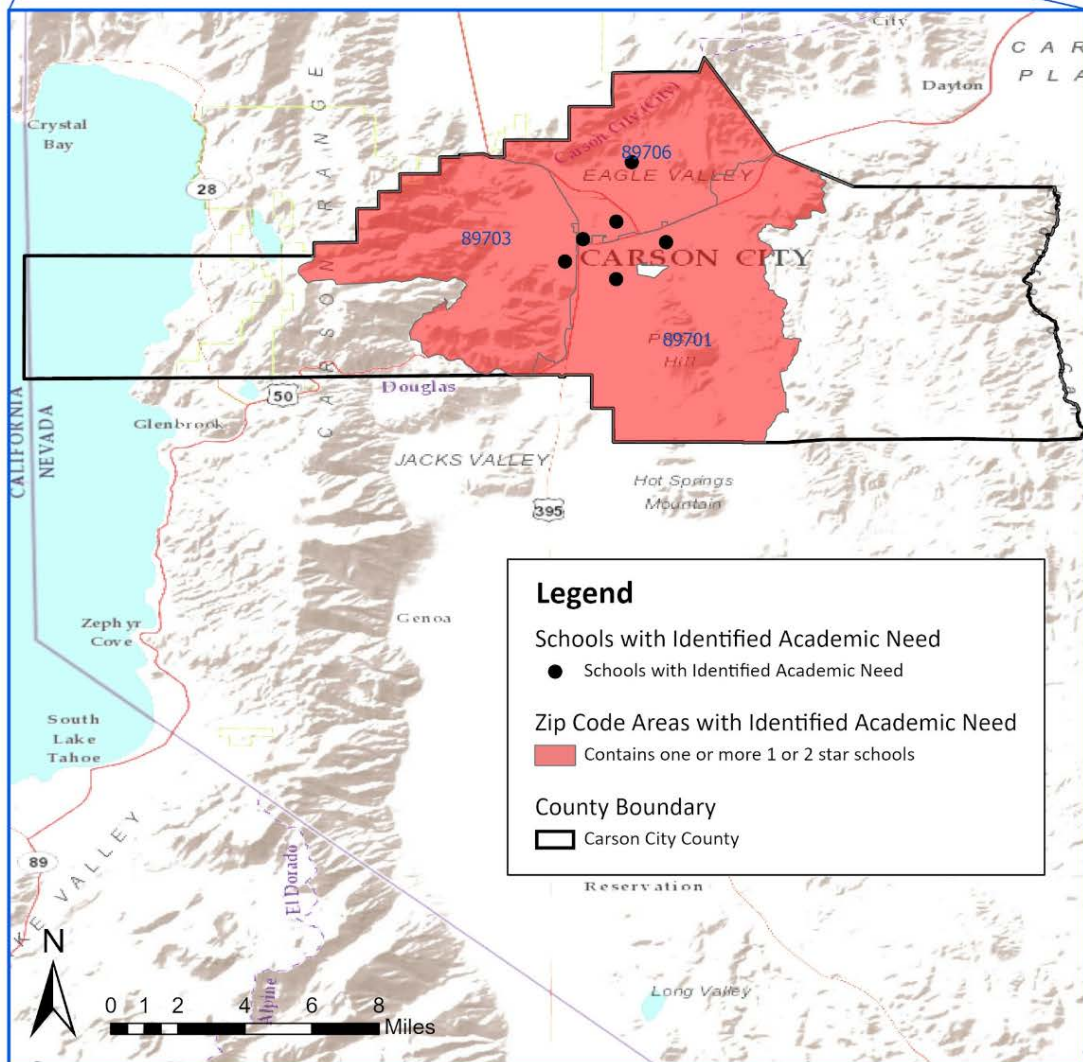

Carson City County, Nevada Zip Code Areas with Identified Academic Need