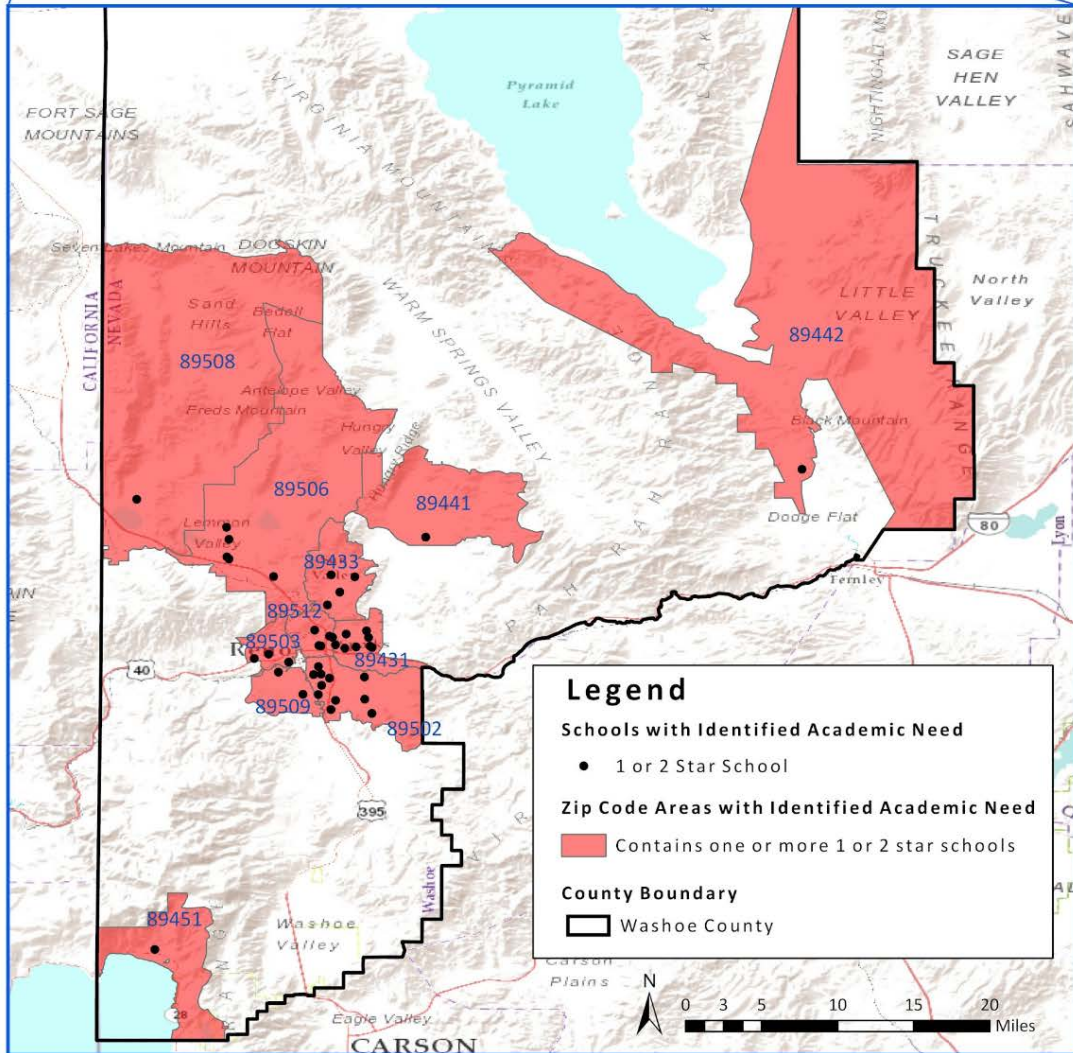

Washoe County, Nevada Zip Code Areas with Identified Academic Need