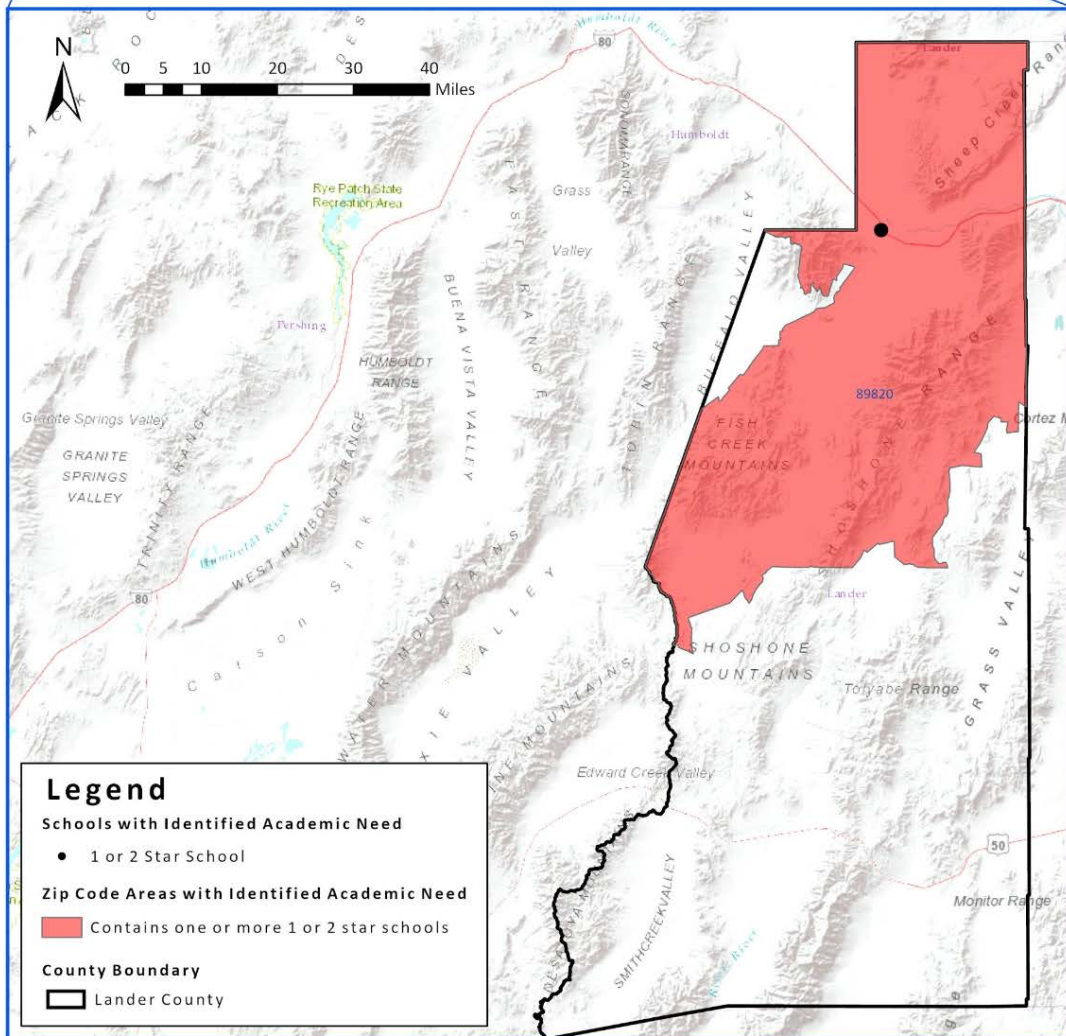

Lander County, Nevada Zip Code Areas with Identified Academic Need