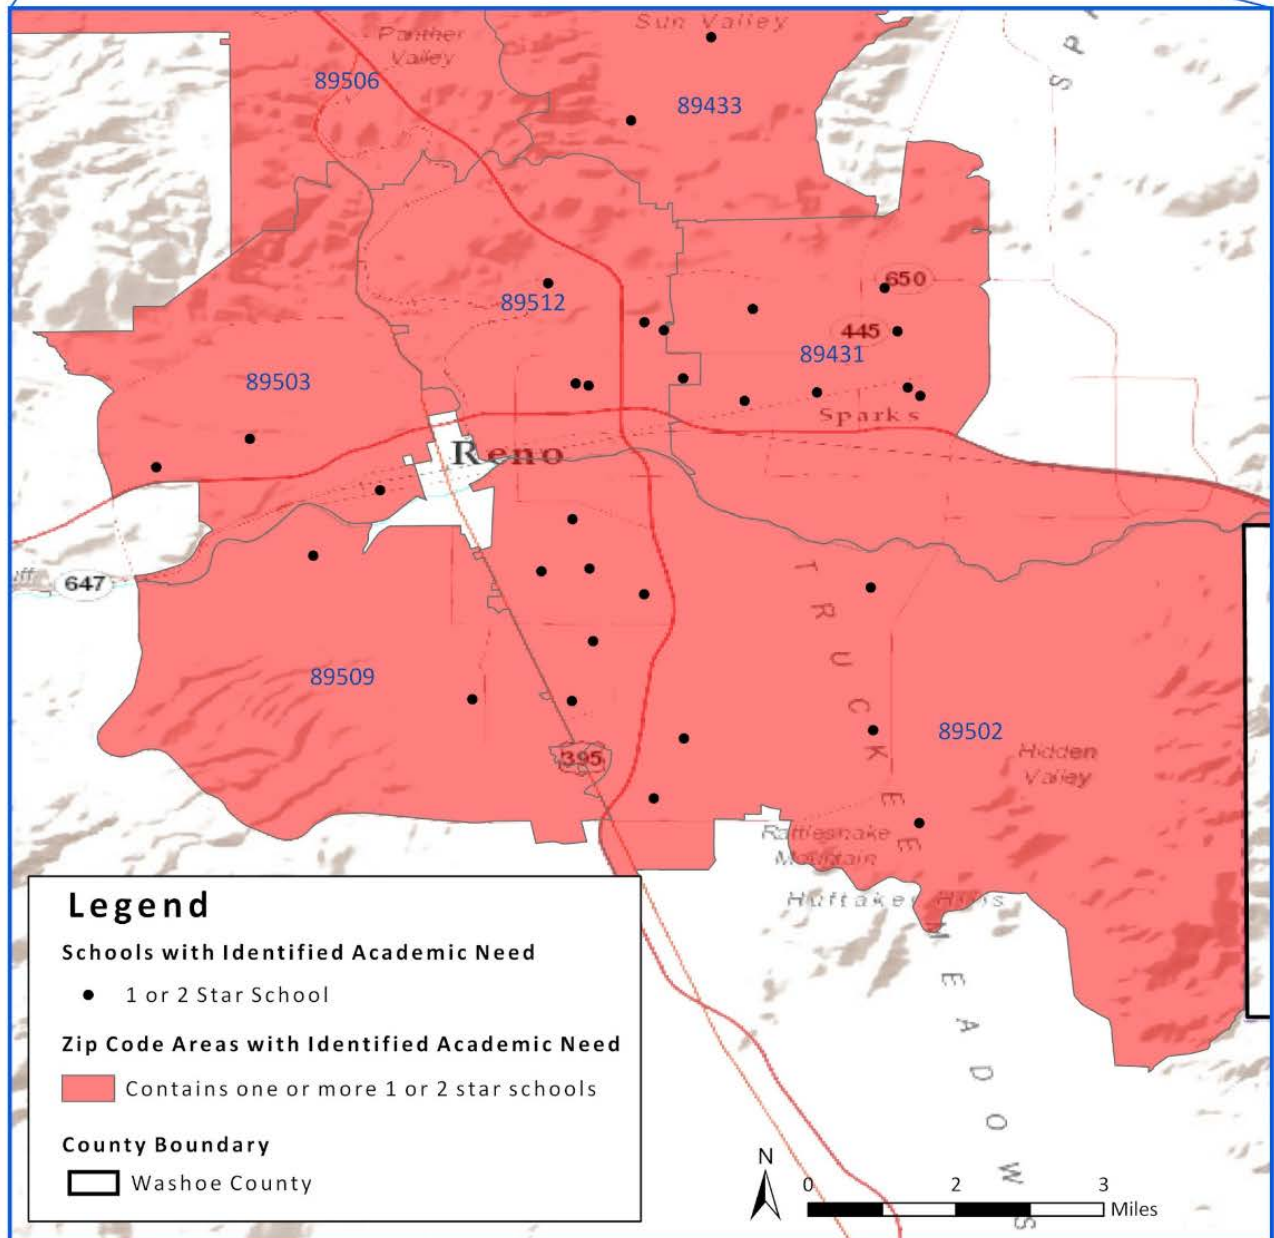

District Snapshot

Washoe County School District

Analysis of Zip Codes with 1 and 2 star schools

Summary

- Washoe County School District serves approximately 68,000 students;
- In the district, there are 42 schools rated 1 or 2 stars and they serve 21,008 students;
- The zip codes with the greatest number of students attending 1 and 2 star schools are 89502, 89512, and 89506.

Zip Code	# of 1-2 Star Schools	1-2 Star School Enrollment	# of 1-2 Star ES	# of 1-2 Star MS	# of 1-2 Star HS
89431	7	3167	5	2	0
89433	4	2209	4	0	0
89441	1	877	1	0	0
89442	1	125	1	0	0
89451	1	315	1	0	0
89502	11	4867	9	1	1
89503	3	883	2	0	1
89506	5	3240	4	1	0
89508	1	593	1	0	0
89509	2	558	1	0	1
89512	6	4174	4	1	1

School Name	Zip Code	Grades Served	2017-18 Star Rating	Enrollment	% EL	% FRL	% IEP
Alice Smith	89506	ES	2	766	21	63	18
Anderson	89509	ES	1	455	34	100	12
Bailey Charter	89502	ES	2	260	39	100	10
Bernice Mathews	89512	ES	1	543	48	100	14
Desert Heights	89506	ES	1	507	22	100	32
Donner Springs	89502	ES	2	616	18	59	18
E. Otis Vaughn	89502	MS	1	602	27	72	18
Echo Loder	89502	ES	1	542	51	100	13
Edwin S. Dodson	89502	ES	2	433	24	63	15
Elmcrest	89503	ES	2	376	17	68	16
enCompass Academy	89509	HS	1	103	15	58	23
Esther Bennett	89433	ES	2	523	27	73	23
Florence Drake	89431	ES	2	279	22	71	22
Fred W. Traner	89512	MS	1	781	33	100	20
George L. Dilworth S.T.E.M Academy	89431	MS	2	712	22	73	17
Glenn Duncan S.T.E.M. Academy	89512	ES	1	411	46	100	19
Grace Warner	89503	ES	2	400	15	69	22
Greenbrae	89431	ES	2	368	41	100	12

In general, Elementary Schools (ES) serve grades K-5, Middle Schools (MS) serve grades 6-8, and High Schools (HS) serve grades 9-12.