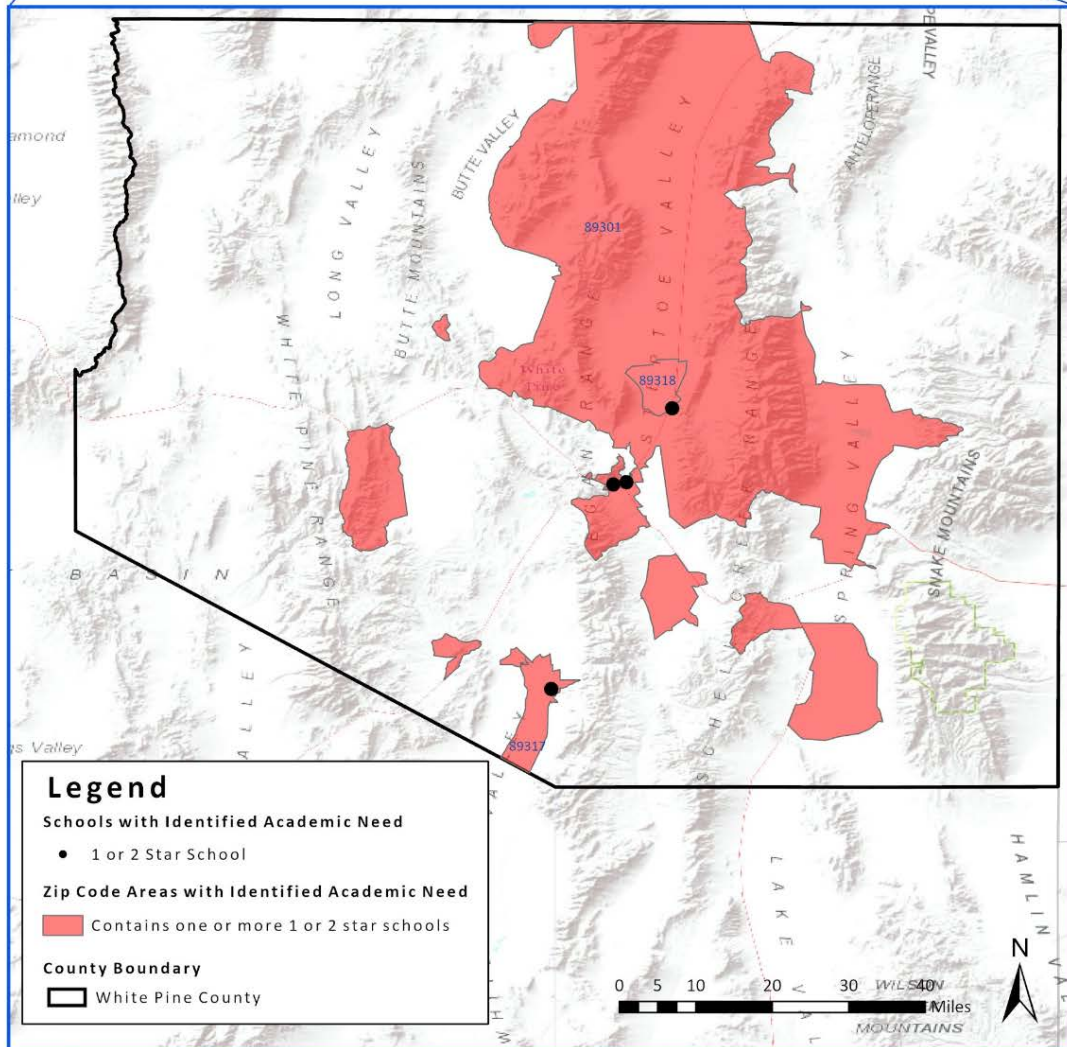

White Pine County, Nevada Zip Code Areas with Identified Academic Need