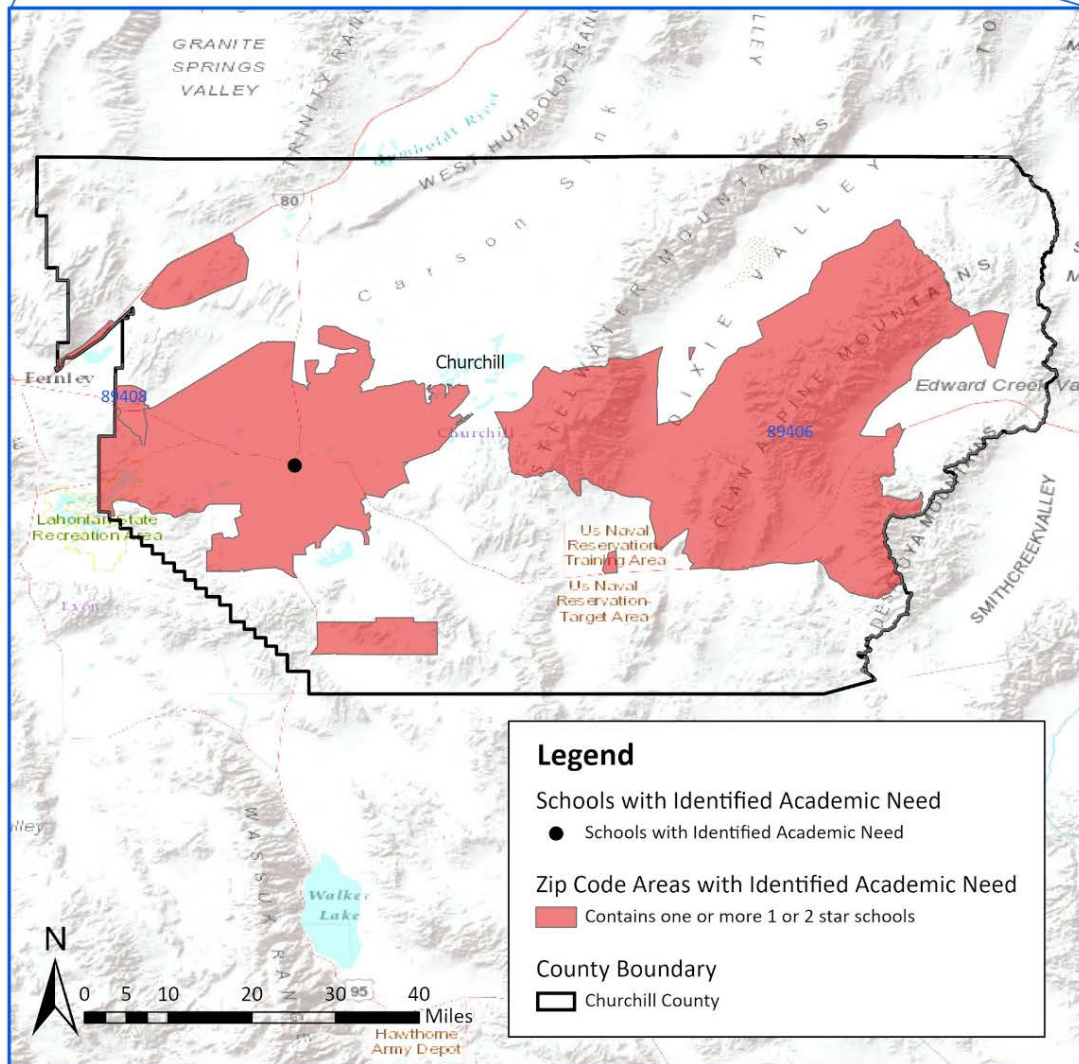

Churchill County, Nevada Zip Code Areas with Identified Academic Need