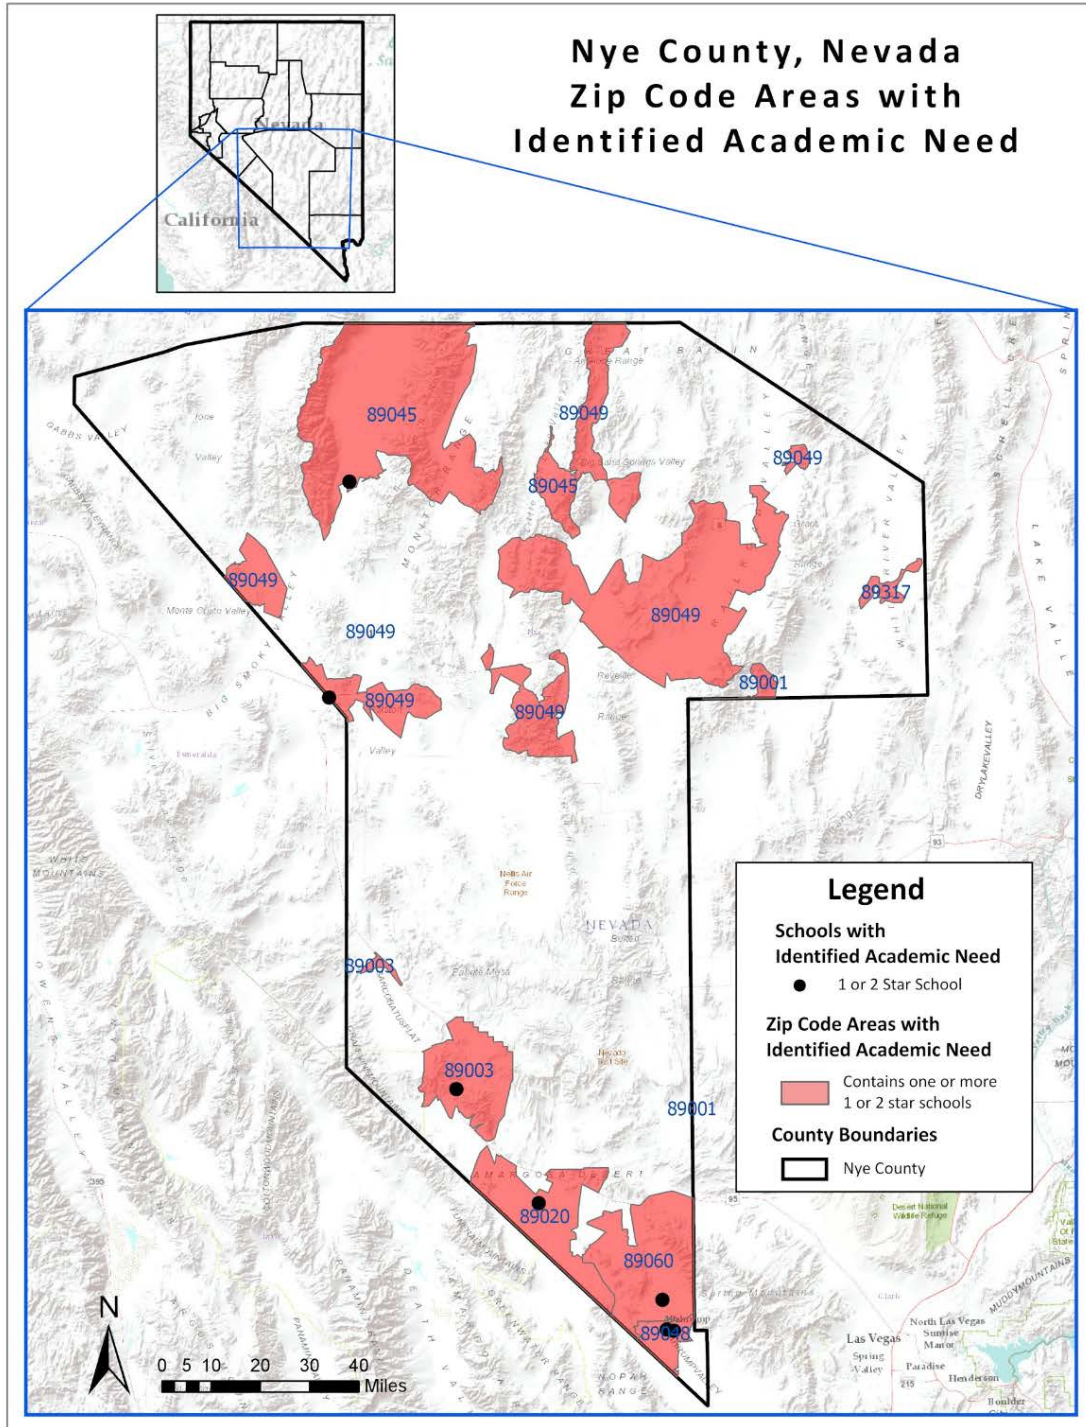

District Snapshot

Nye County School District

Analysis of Zip Codes with 1 and 2 star schools

Summary

- Nye County School District serves approximately 5,300 students;
- In the district, there are 11 schools rated 1 or 2 stars and they serve 2,342 students;
- The zip codes with the greatest number of students attending 1 and 2 star schools are 89060, 89048, and 89049.