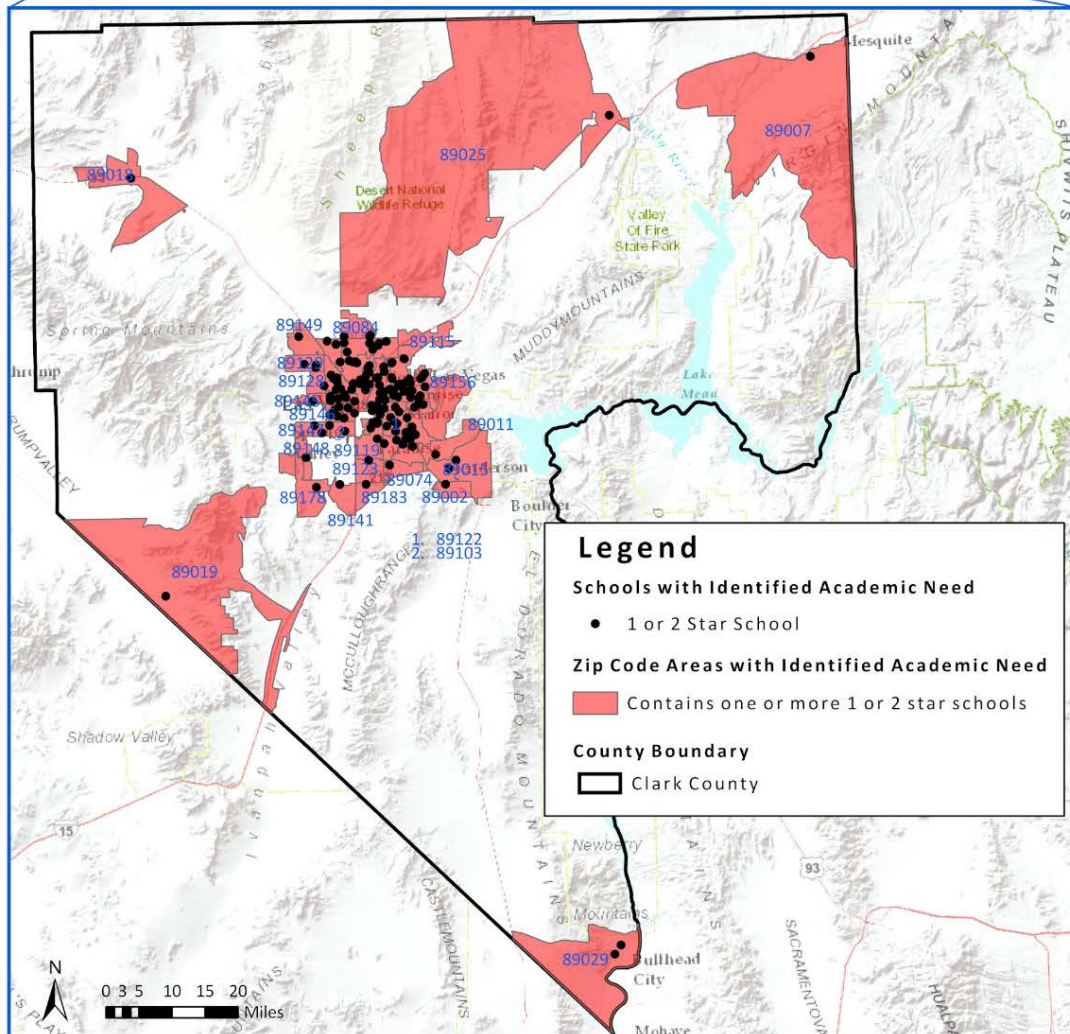

Clark County, Nevada Zip Code Areas with Identified Academic Need