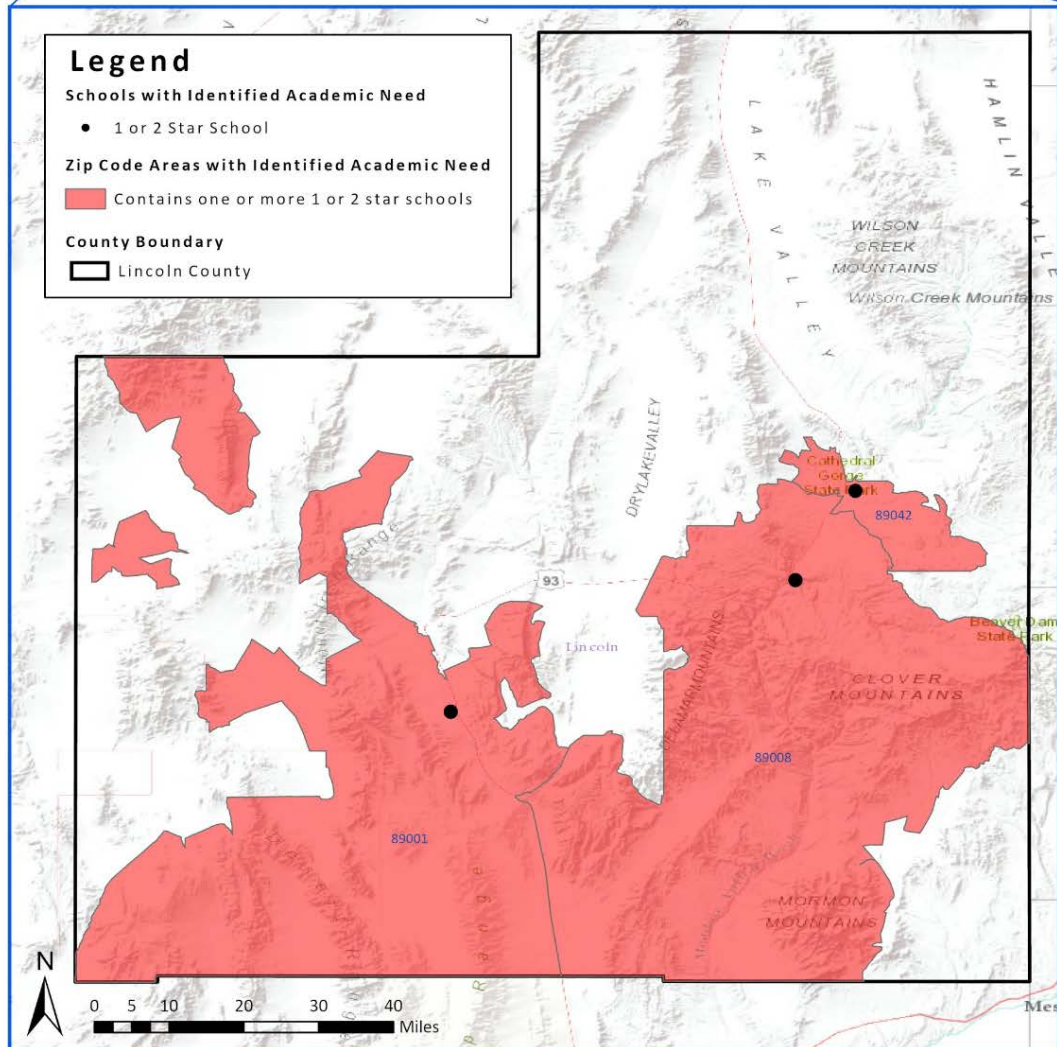

Lincoln County, Nevada Zip Code Areas with Identified Academic Need