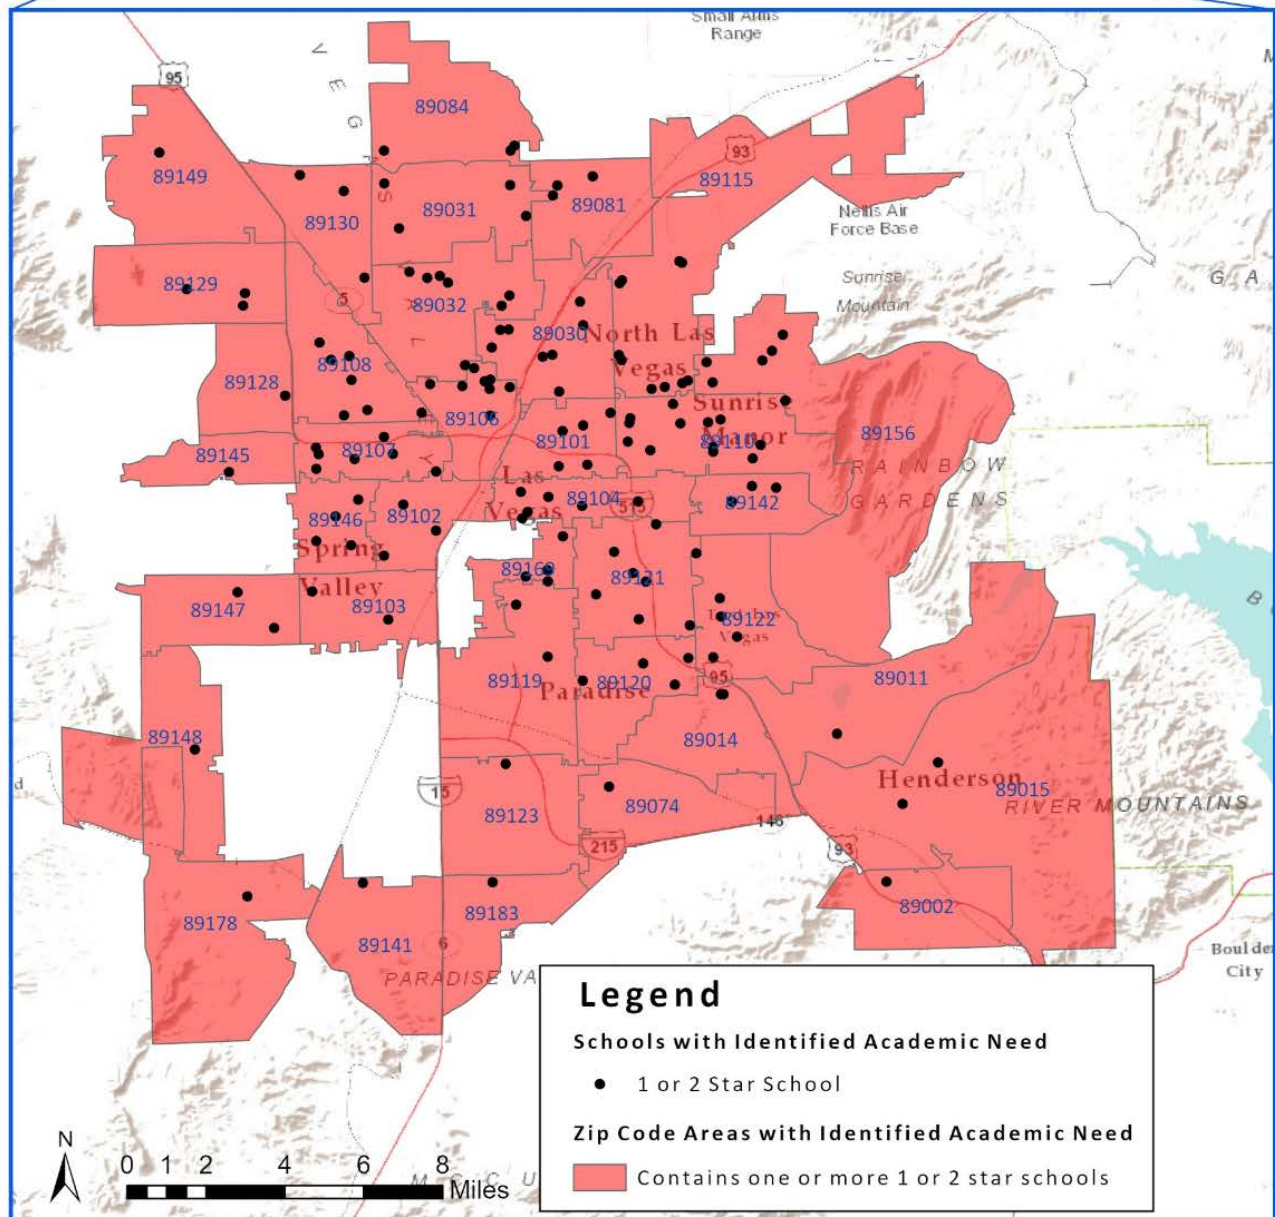

Summary

- Clark County School District serves approximately 330,000 students;
- In the district, there are 153 schools rated 1 or 2 stars and they serve 122,355 students;
- The zip codes with the greatest number of students attending 1 and 2 star schools are 89110, 89115, and 89107.

Clark County, Nevada Zip Code Areas with Identified Academic Need

District Snapshot

Clark County School District

Analysis of Zip Codes with 1 and 2 star schools

Las Vegas, Clark County, Nevada Zip Code Areas with Identified Academic Need

District Snapshot

Clark County School District

Analysis of Zip Codes with 1 and 2 star schools

Summary

- Clark County School District serves approximately 330,000 students;
- In the district, there are 153 schools rated 1 or 2 stars and they serve 122,355 students;
- The zip codes with the greatest number of students attending 1 and 2 star schools are 89110, 89115, and 89107.