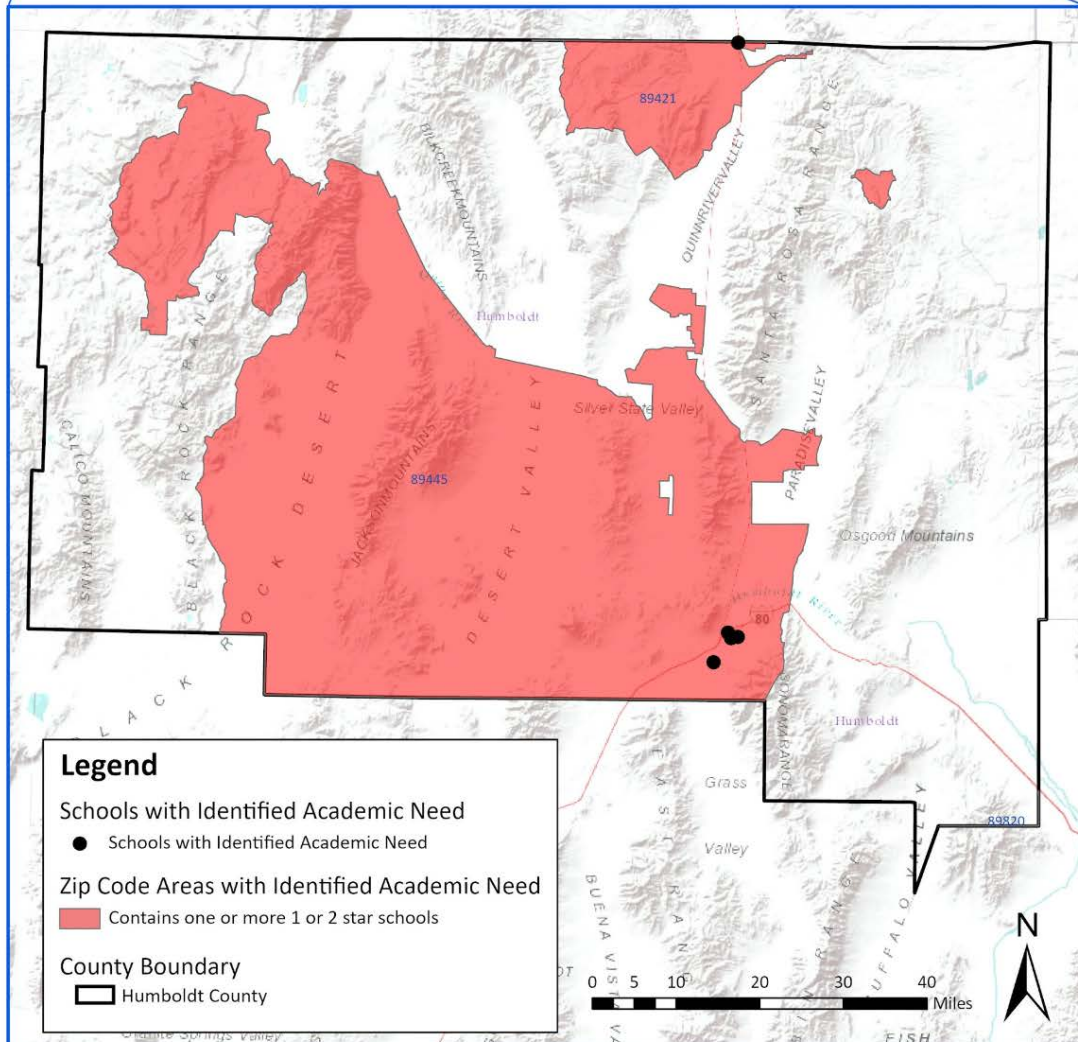

Humboldt County, Nevada Zip Code Areas with Identified Academic Need