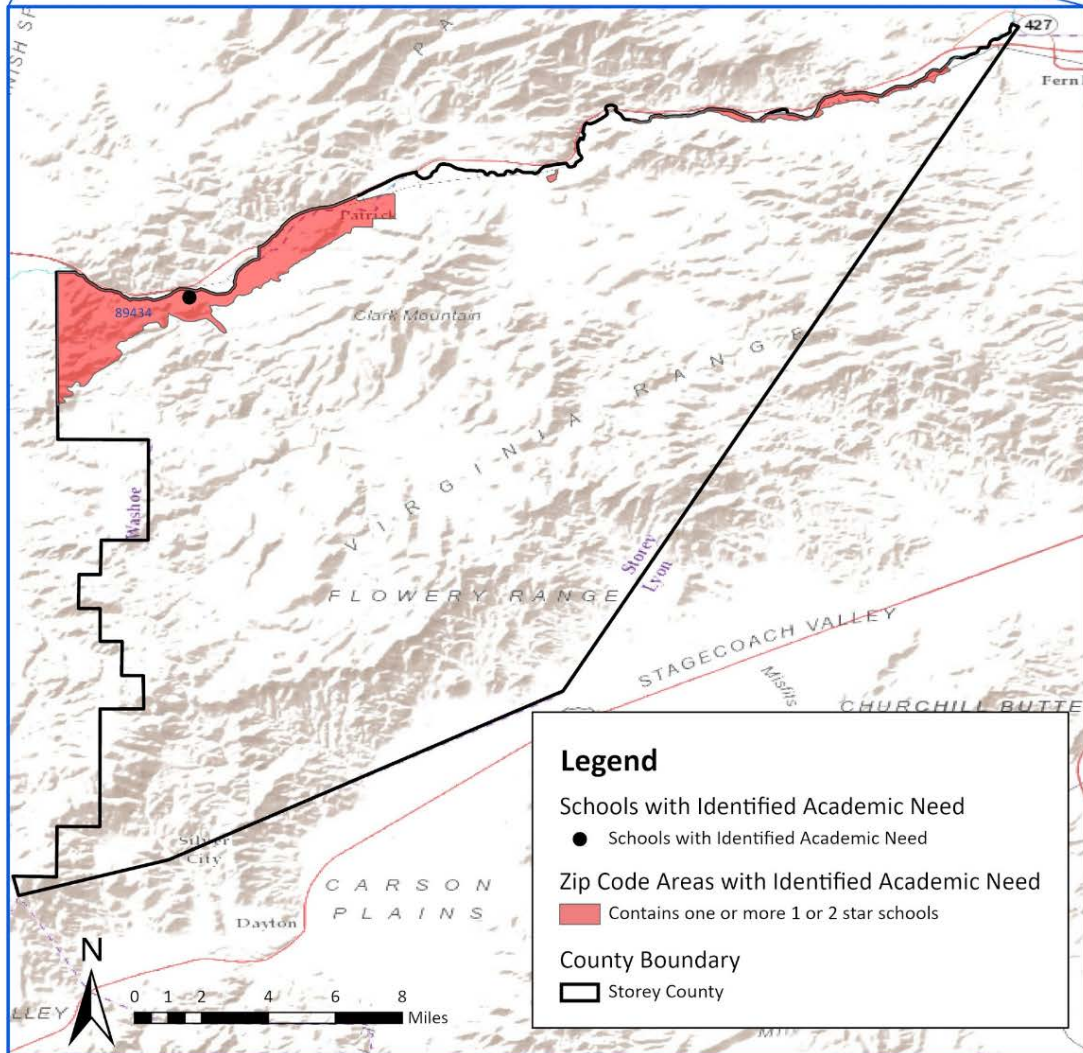

Storey County, Nevada Zip Code Areas with Identified Academic Need