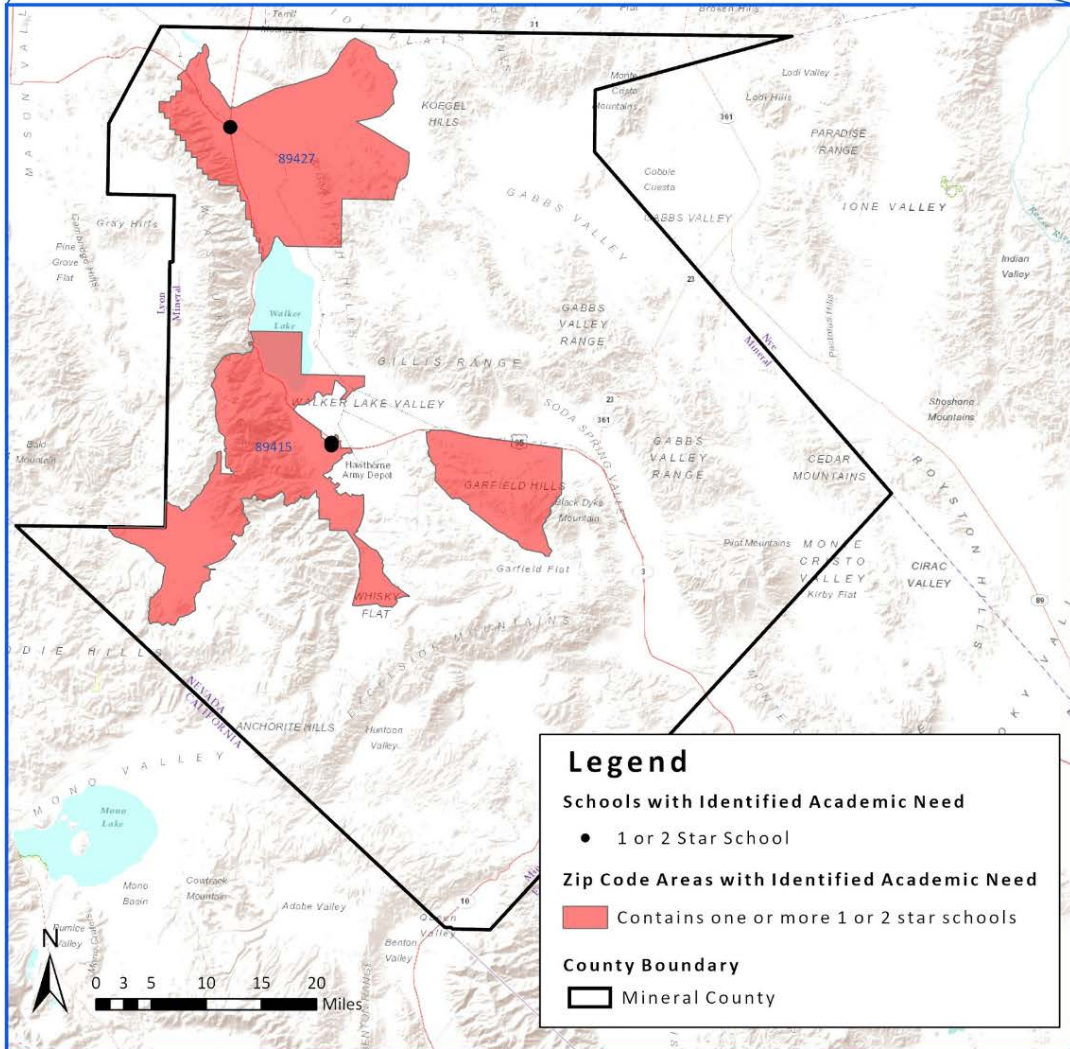

Mineral County, Nevada Zip Code Areas with Identified Academic Need