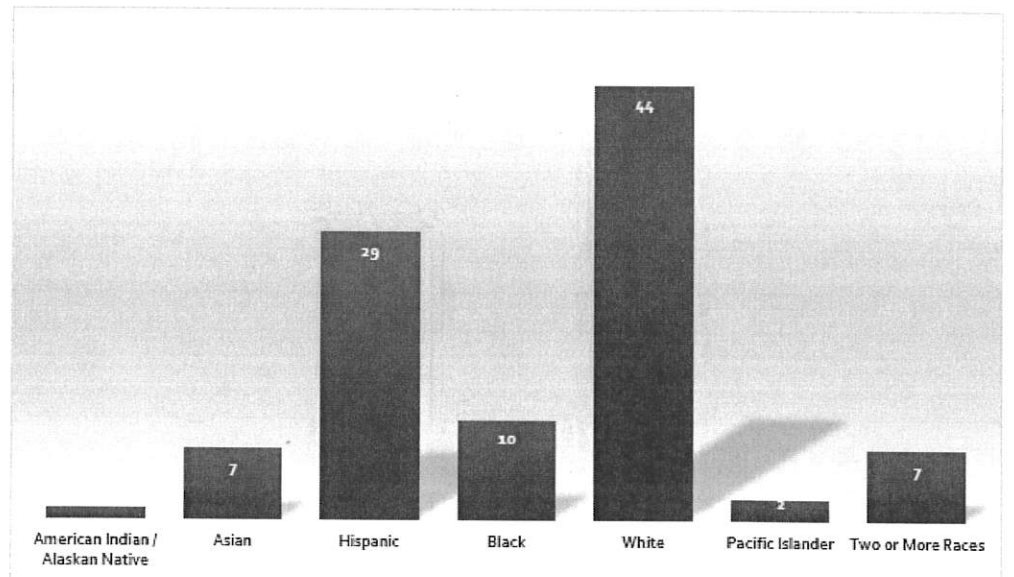

Quest Academy Demographics

Ethnicity	Percentage
American Indian / Alaskan Native	1
Asian	2
Hispanic	30
Black	48
White	10
Pacific Islander	1
Two or More Races	8

State Charter Demographic

Ethnicity	Percentage
American Indian / Alaskan Native	1
Asian	7
Hispanic	29
Black	10
White	44
Pacific Islander	2
Two or More Races	7

Nevada Demographics

Ethnicity	Percentage
American Indian / Alaskan Native	1
Asian	6
Hispanic	42
Black	11
White	33
Pacific Islander	1
Two or More Races	6